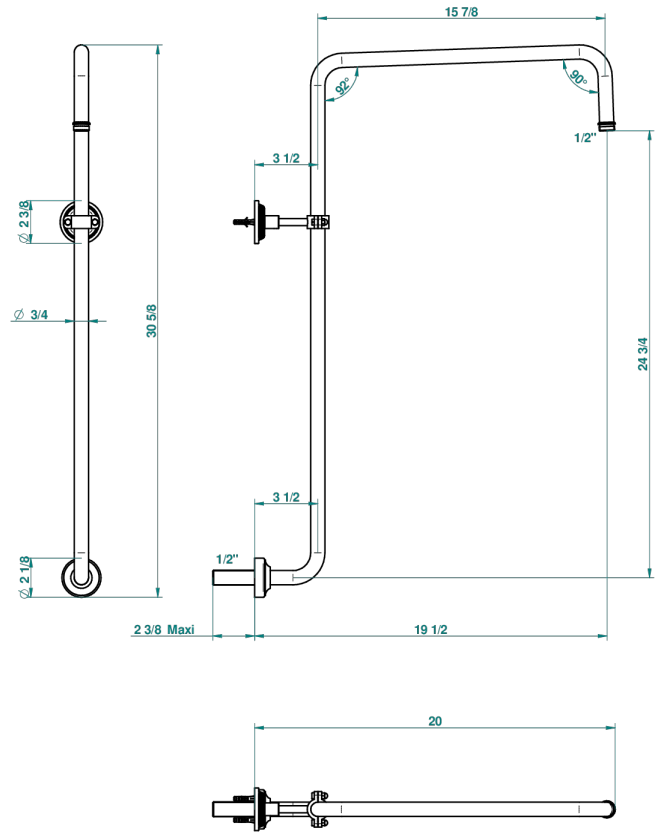

# WEST COAST BLACK ONYX WITH LEVER

U9F-83

Curved shower arm 1/2"

THG<sup>®</sup>  
PARIS

60390

29/08/2018

## CHARACTERISTIC

- West Coast Black Onyx with lever
- Curved shower arm 1/2"

## AVAILABLE FINITIONS

Antique nickel - H28  
Black ceram - D30  
Blush PVD - H62  
Brass color PVD - H49  
Brown bronze color PVD - F33  
Gold color PVD - H52

Graphite PVD - H64  
Lacquered light bronze - D01  
Matt Umber PVD - H67  
Matt blush PVD - H60  
Matt brass color PVD - H50  
Matt brown bronze color PVD - F34