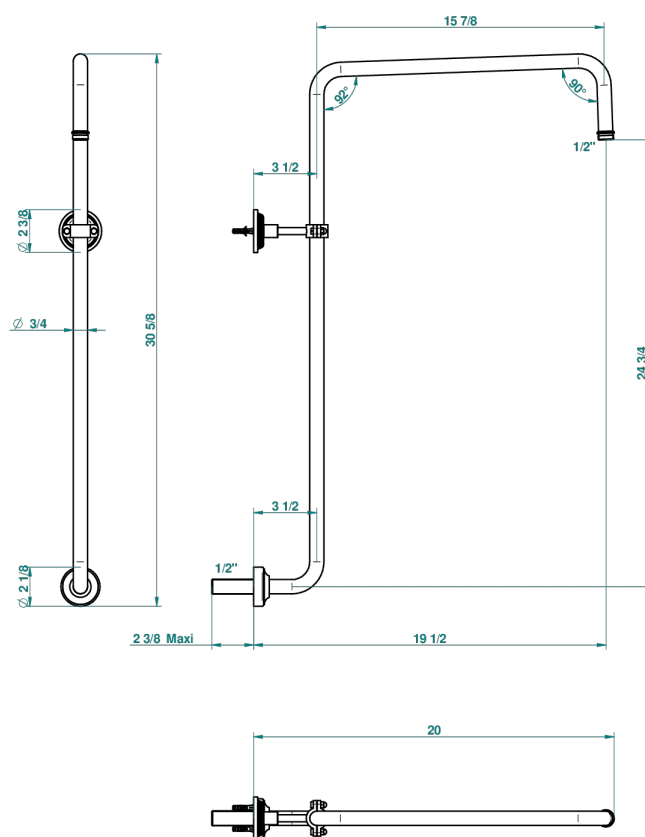

WEST COAST BLACK ONYX

U9E-83

Curved shower arm 1/2"

THG[®]
PARIS

60390

29/08/2018

CHARACTERISTIC

- West Coast Black Onyx
- Curved shower arm 1/2"

AVAILABLE FINITIONS

Antique nickel - H28
Black ceram - D30
Blush PVD - H62
Brass color PVD - H49
Brown bronze color PVD - F33
Gold color PVD - H52

Graphite PVD - H64
Lacquered light bronze - D01
Matt Umber PVD - H67
Matt blush PVD - H60
Matt brass color PVD - H50
Matt brown bronze color PVD - F34