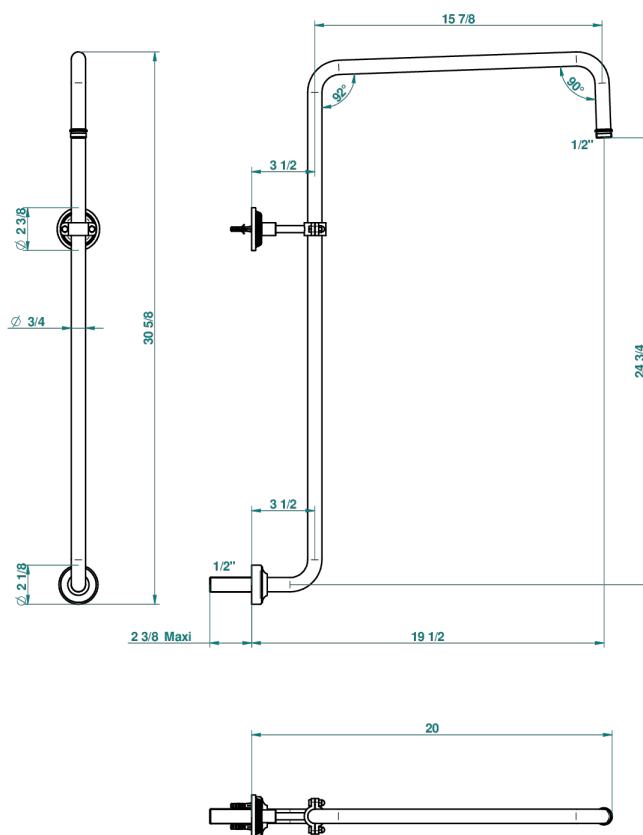

WEST COAST BLACK ONYX

U9E-83

Curved shower arm 1/2"

THG[®]
PARIS

60390

29/08/2018

CHARACTERISTIC

- West Coast Black Onyx
- Curved shower arm 1/2"

AVAILABLE FINITIONS

Antique nickel - H28
Black ceram - D30
Blush PVD - H62
Brass color PVD - H49
Brown bronze color PVD - F33
Gold color PVD - H52

Graphite PVD - H64
Lacquered light bronze - D01
Matt Umber PVD - H67
Matt blush PVD - H60
Matt brass color PVD - H50
Matt brown bronze color PVD - F34