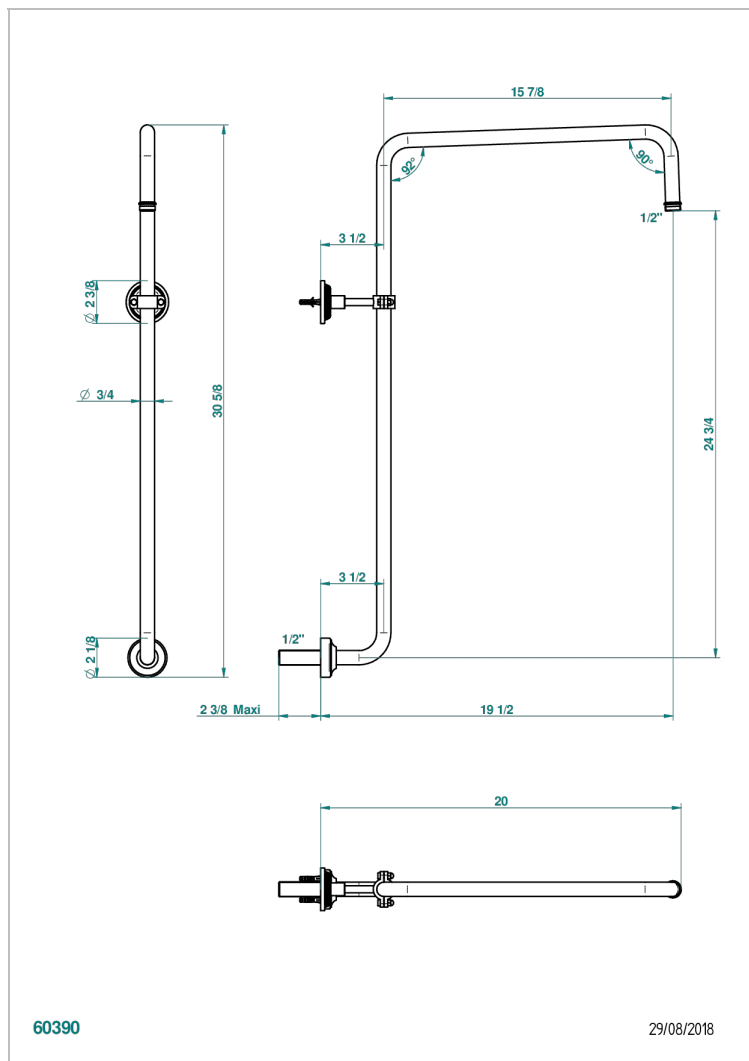

# WEST COAST WITH GUILLOCHE DECOR WITH LEVER

U9D-83

Curved shower arm 1/2"

## CARACTERÍSTICAS

- West coast with Guilloché decor with lever
- Curved shower arm 1/2"

Níquel viejo - H28  
Polished chrome with gold inlay - GA1  
Pvd blush - H62  
Pvd blush mate - H60  
Pvd color latón - H49  
Pvd color latón mate - H50

Pvd color níquel - H55  
Pvd color níquel mate - H56  
Pvd color oro - H52  
Pvd color oro mate - H53  
Pvd grafito - H64  
Pvd grafito mate - H65