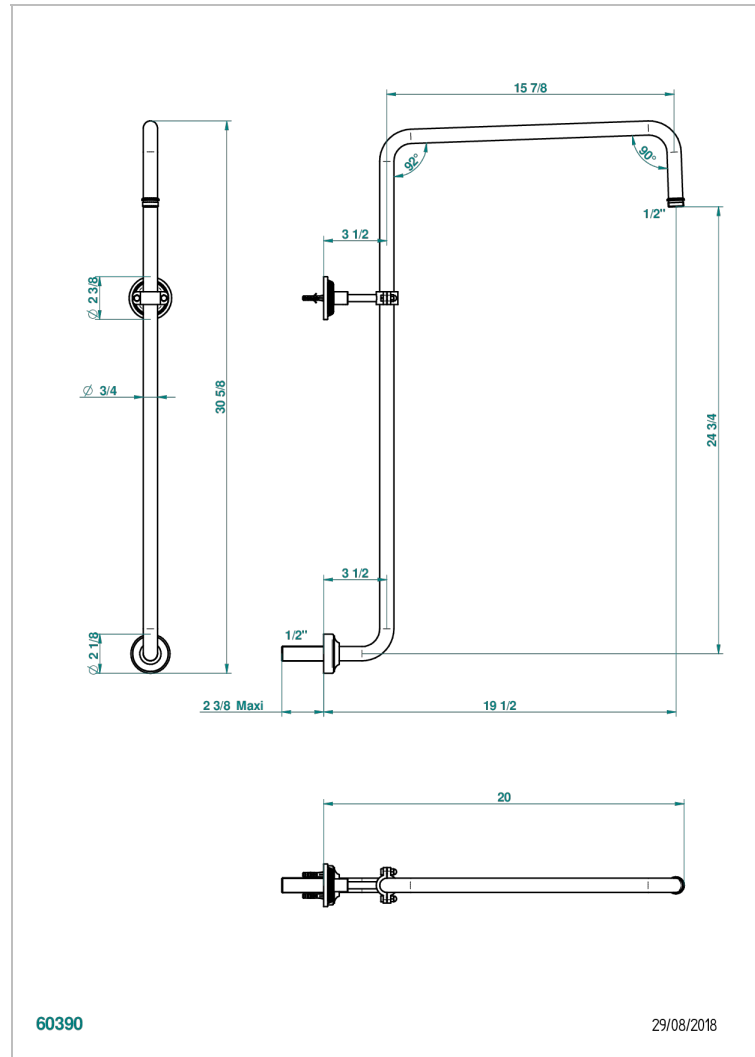

WEST COAST WITH GUILLOCHE DECOR WITH LEVER

U9D-83

Curved shower arm 1/2"

60390

29/08/2018

CHARACTERISTIC

- West coast with Guilloché decor with lever
- Curved shower arm 1/2"

AVAILABLE FINITIONS

Antique nickel - H28
Black ceram - D30
Blush PVD - H62
Brass color PVD - H49
Brown bronze color PVD - F33
Gold color PVD - H52

Graphite PVD - H64
Lacquered light bronze - D01
Matt Umber PVD - H67
Matt blush PVD - H60
Matt brass color PVD - H50
Matt brown bronze color PVD - F34