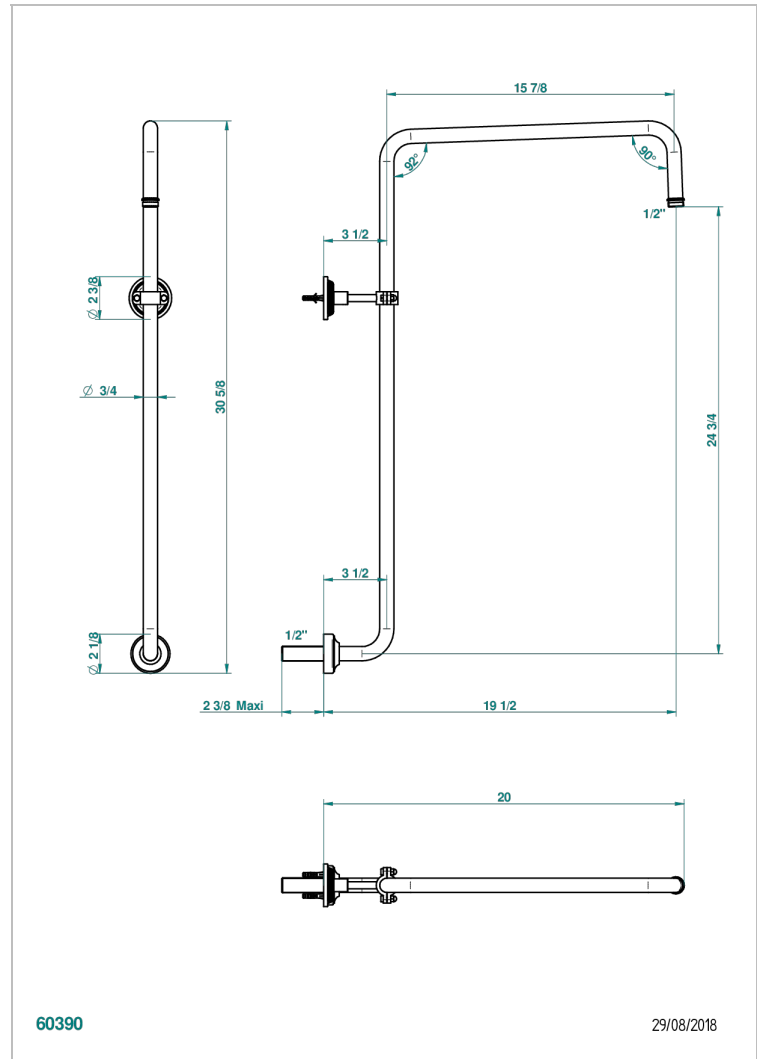

WEST COAST WITH GUILLOCHE DECOR WITH LEVER

U9D-83

Curved shower arm 1/2"

60390

29/08/2018

CHARACTERISTIC

- West coast with Guilloché decor with lever
- Curved shower arm 1/2"

AVAILABLE FINITIONS

Antique nickel - H28
Black ceram - D30
Blush PVD - H62
Brass color PVD - H49
Brown bronze color PVD - F33
Gold color PVD - H52

Graphite PVD - H64
Lacquered light bronze - D01
Matt Umber PVD - H67
Matt blush PVD - H60
Matt brass color PVD - H50
Matt brown bronze color PVD - F34