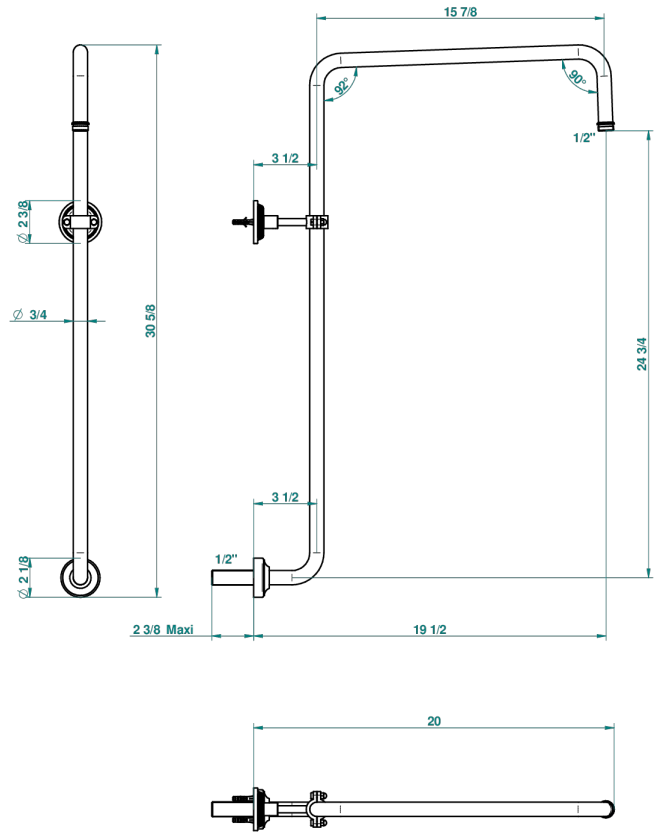

WEST COAST WITH GUILLOCHE DECOR

U9C-83

Curved shower arm 1/2"

THG[®]
PARIS

60390

29/08/2018

CARACTERÍSTICAS

- West coast with Guilloché decor
- Curved shower arm 1/2"

Níquel viejo - H28
Polished chrome with gold inlay - GA1
Pvd blush - H62
Pvd blush mate - H60
Pvd color latón - H49
Pvd color latón mate - H50

Pvd color níquel - H55
Pvd color níquel mate - H56
Pvd color oro - H52
Pvd color oro mate - H53
Pvd grafito - H64
Pvd grafito mate - H65

Pvd marrón bronce - F33
Pvd marrón bronce mate - F34
Pvd umber - H66
Pvd umber mate - H67