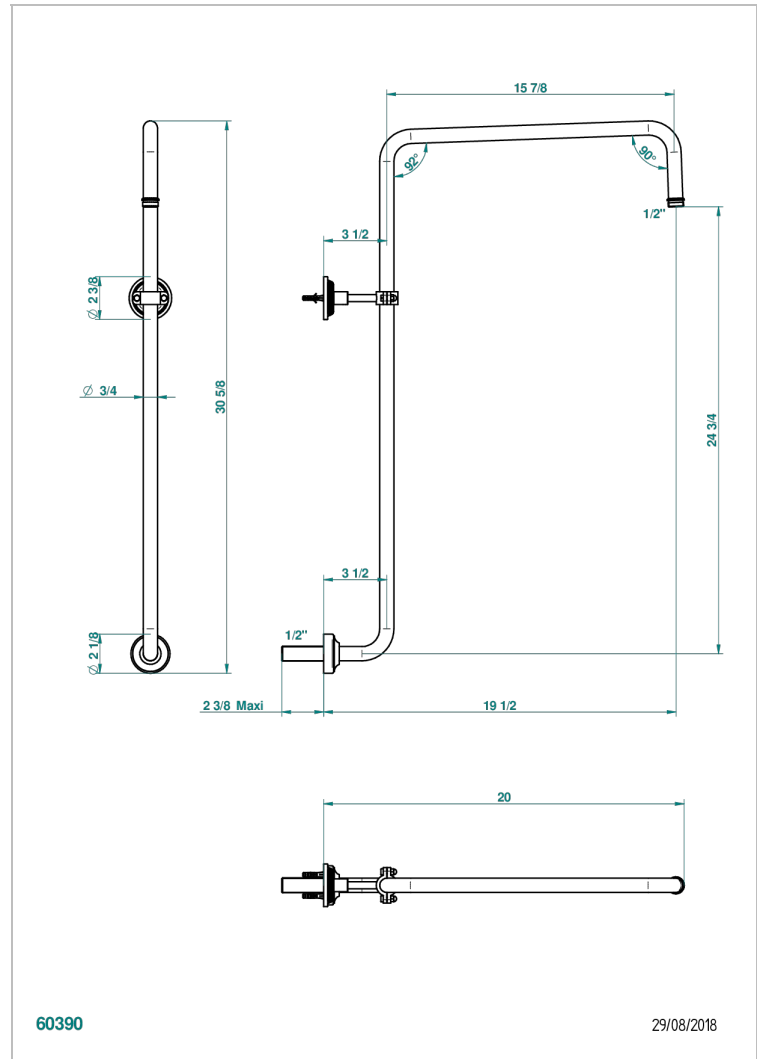

WEST COAST WITH GUILLOCHE DECOR

U9C-83

Curved shower arm 1/2"

THG[®]
PARIS

CHARACTERISTIC

- West coast with Guilloché decor
- Curved shower arm 1/2"

AVAILABLE FINITIONS

Antique nickel - H28
Black ceram - D30
Blush PVD - H62
Brass color PVD - H49
Brown bronze color PVD - F33
Gold color PVD - H52

Natural smoked Brass - A13
Nickel color PVD - H55
Polished chrome (color finish) - A02
Polished chrome with gold inlay - GA1
Polished gold (color finish) - F01
Polished nickel - B01

Soft gold - F30
Soft matt gold - F31
Umber PVD - H66
Varnished matt antique red copper (color finish) - H07