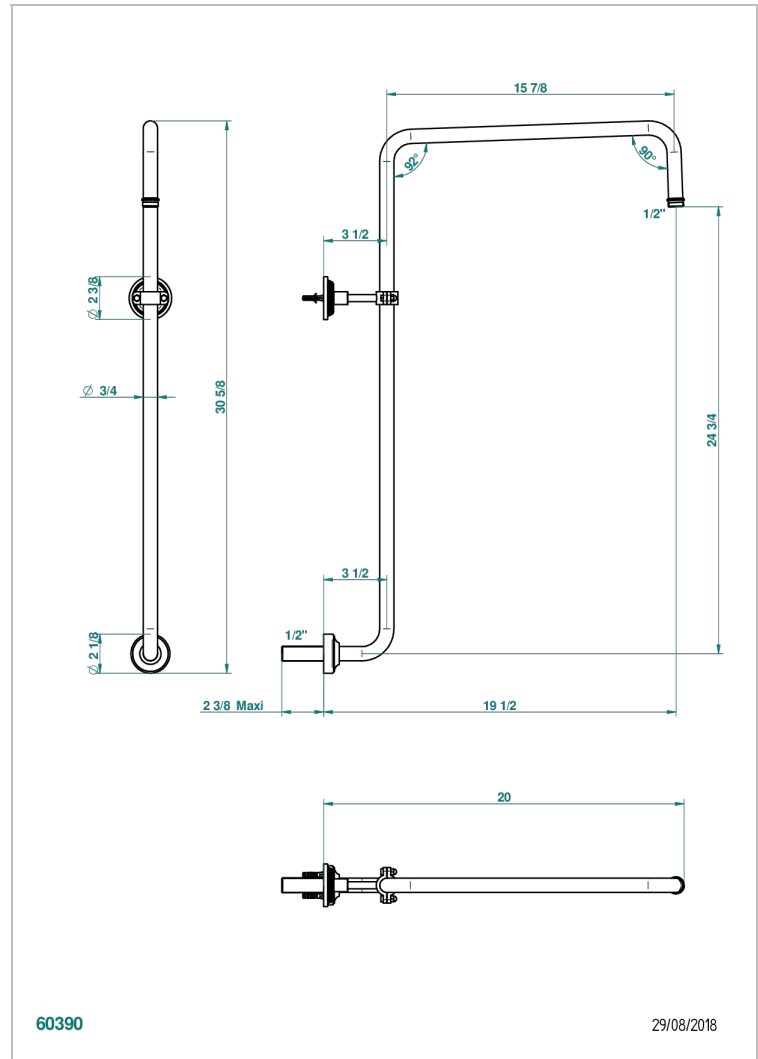

# WEST COAST WITH GUILLOCHE DECOR

U9C-83

Curved shower arm 1/2"

THG<sup>®</sup>  
PARIS

## CHARACTERISTIC

- West coast with Guilloché decor
- Curved shower arm 1/2"

## AVAILABLE FINITIONS

Antique nickel - H28  
Black ceram - D30  
Blush PVD - H62  
Brass color PVD - H49  
Brown bronze color PVD - F33  
Gold color PVD - H52

Graphite PVD - H64  
Lacquered light bronze - D01  
Matt Umber PVD - H67  
Matt blush PVD - H60  
Matt brass color PVD - H50  
Matt brown bronze color PVD - F34