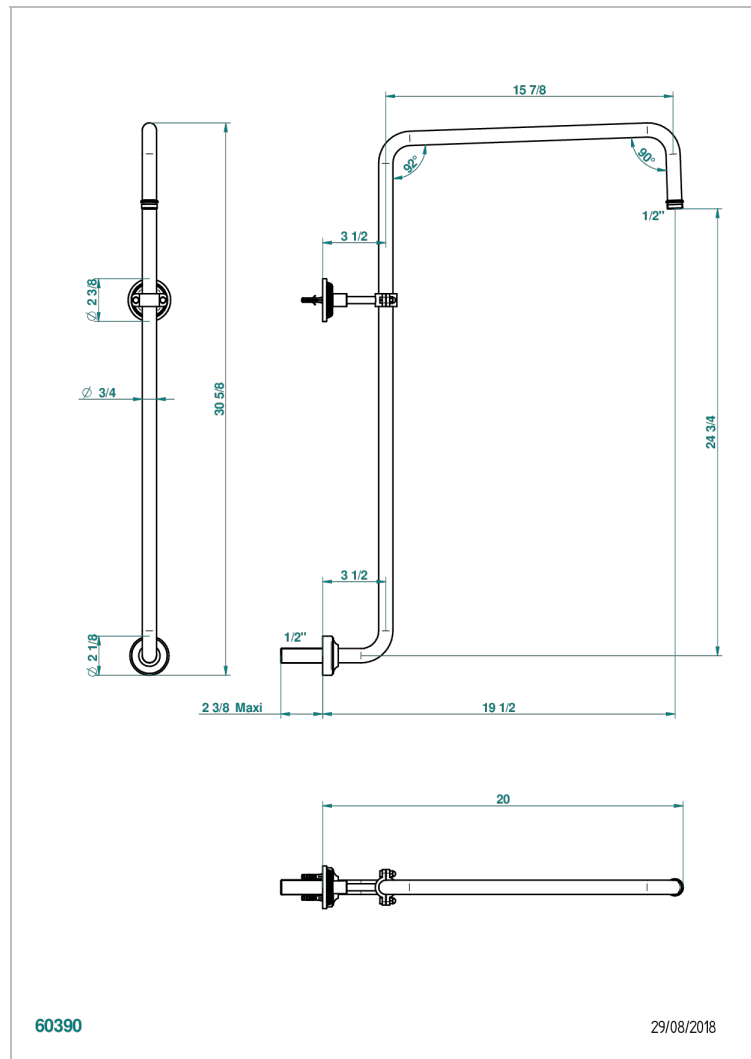

# WEST COAST METAL WITH LEVER

U9B-83

Curved shower arm 1/2"

60390

29/08/2018

## CHARACTERISTIC

- West Coast Metal with lever
- Curved shower arm 1/2"

## AVAILABLE FINITIONS

Antique nickel - H28  
Black ceram - D30  
Blush PVD - H62  
Brass color PVD - H49  
Brown bronze color PVD - F33  
Gold color PVD - H52

Graphite PVD - H64  
Lacquered light bronze - D01  
Matt Umber PVD - H67  
Matt blush PVD - H60  
Matt brass color PVD - H50  
Matt brown bronze color PVD - F34