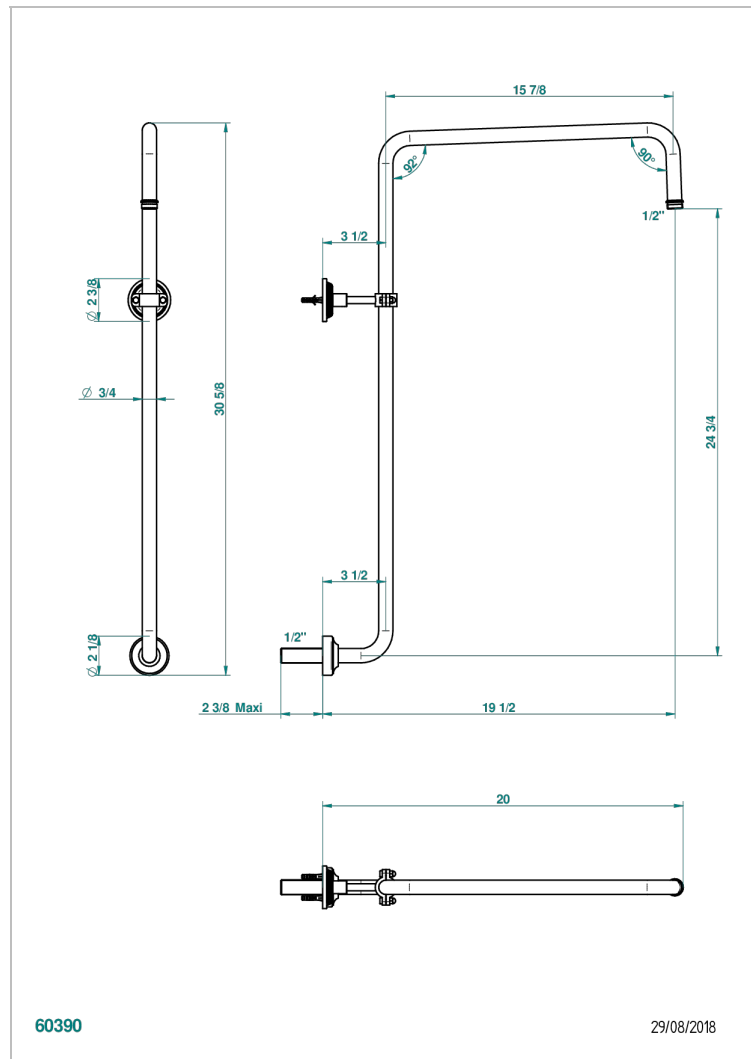

WEST COAST METAL WITH LEVER

U9B-83

Curved shower arm 1/2"

60390

29/08/2018

CHARACTERISTIC

- West Coast Metal with lever
- Curved shower arm 1/2"

AVAILABLE FINITIONS