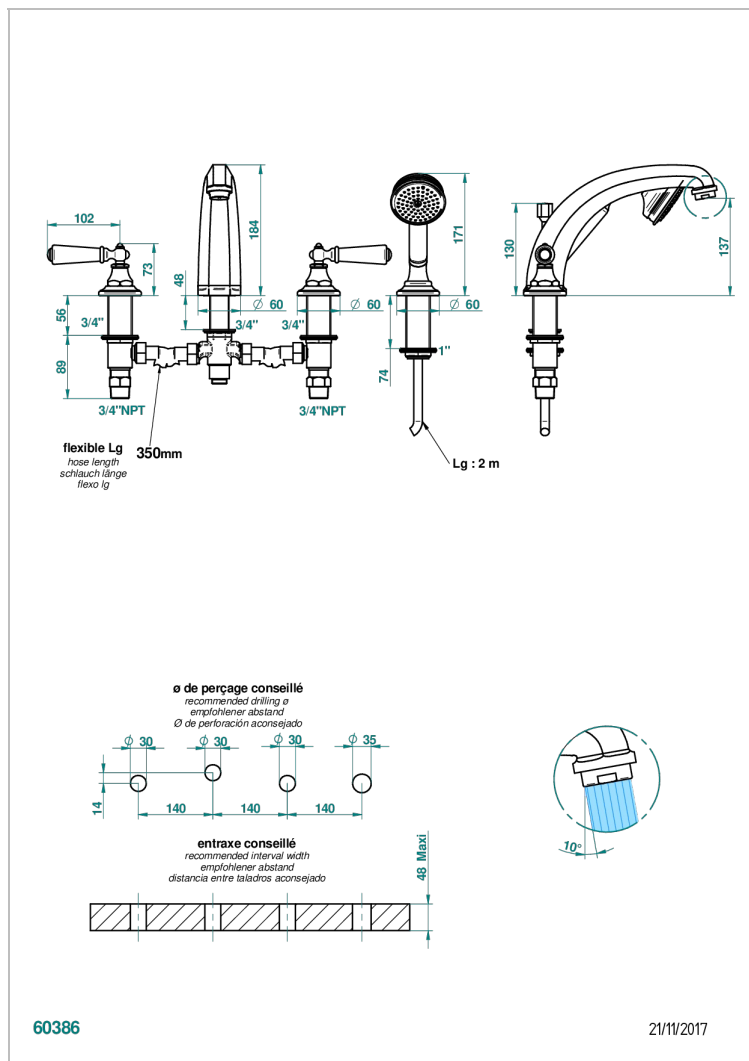

CHARLESTON WITH SMOOTH METAL LEVER HANDLES

G3N-112BSGBHUS

Roman tub set with high diverter spout and handshower, 3/4" valves

CHARACTERISTIC

- Charleston with smooth metal lever handles
- Roman tub set with high diverter spout and handshower, 3/4" valves