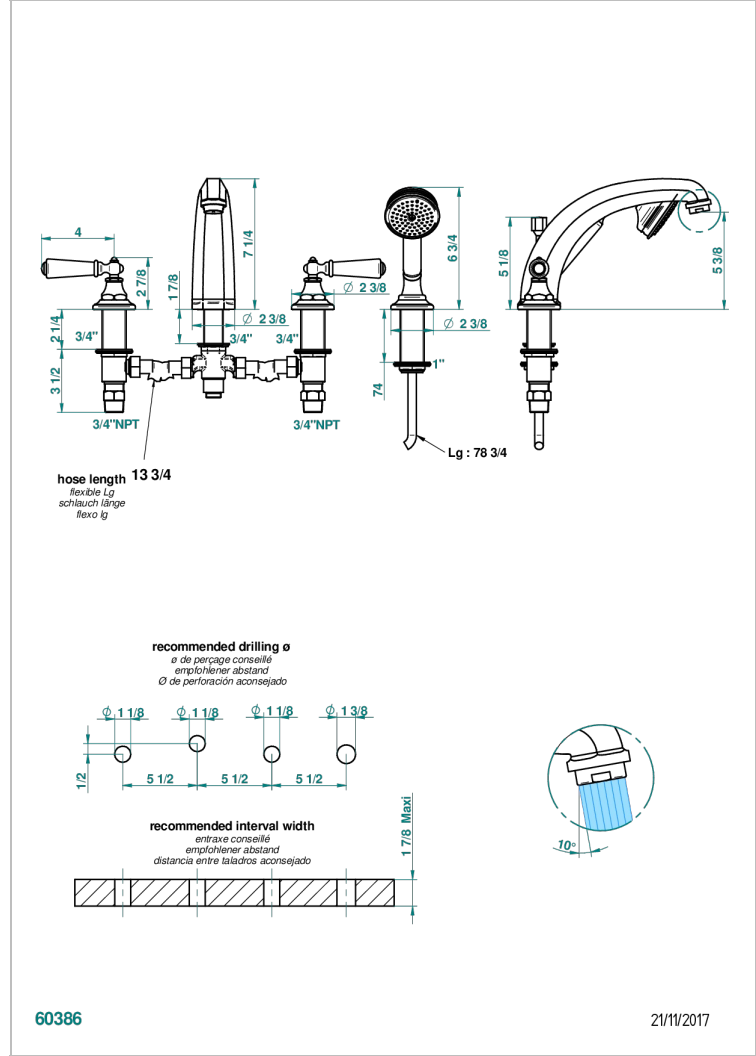

CHARLESTON WITH SMOOTH METAL LEVER HANDLES

G3N-112BSGBHUS

Roman tub set with high diverter spout and handshower, 3/4" valves

CHARACTERISTIC

- Charleston with smooth metal lever handles
- Roman tub set with high diverter spout and handshower, 3/4" valves

AVAILABLE FINITIONS

Black ceram - D30	Copper antique matt, coated - H07	Matt Umber PVD - H67	Matt graphite PVD - H65	Nickel polished - B01
Blush PVD - H62	Gold color PVD - H52	Matt blush PVD - H60	Matt nickel (American satin) - C01	Soft gold - F30
Brass color PVD - H49	Gold mat - F07	Matt brass color PVD - H50	Matt nickel color PVD - H56	Soft matt gold - F31
Brown bronze color PVD - F33	Gold polished - F01	Matt brown bronze color PVD - F34	Natural smoked Brass - A13	Umber PVD - H66
Chrome polished - A02	Graphite PVD - H64	Matt chrome (American satin) - C02	Nickel antique / Sovereign - H28	
Chrome polished / gold polished - G02	Light coated bronze - D01	Matt gold color PVD - H53	Nickel color PVD - H55	