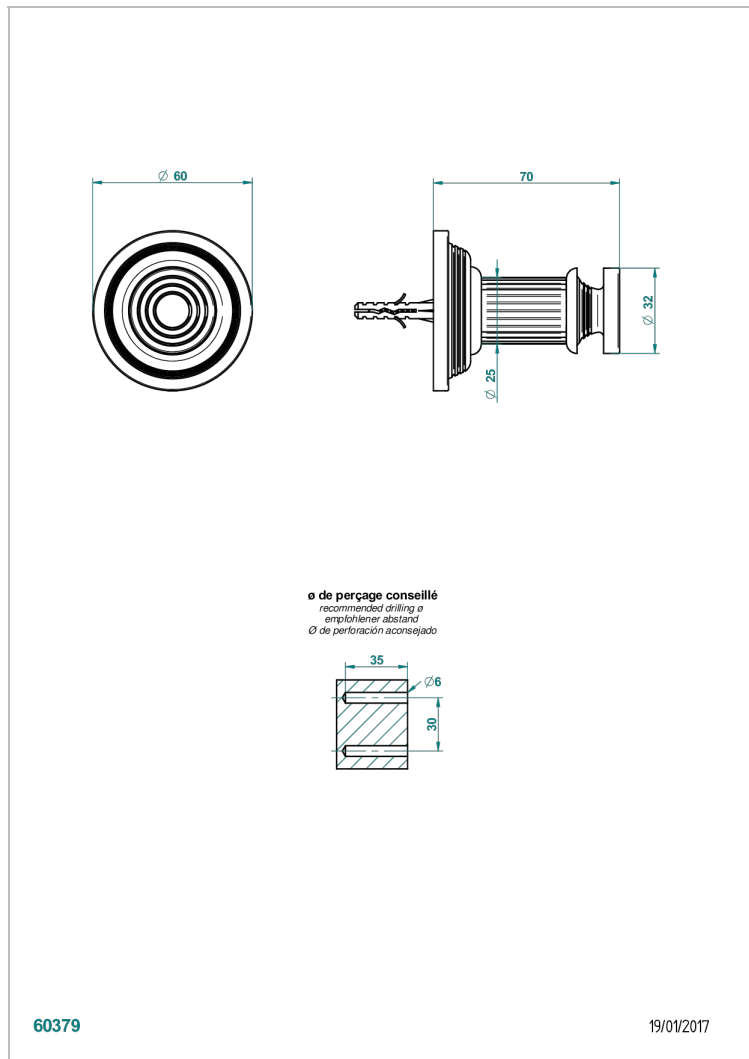

GRAND CENTRAL WHITE ONYX WITH LEVER HANDLES

U9S-517

Robe hook

CHARACTERISTIC

- Grand central White Onyx with lever handles
- Robe hook

AVAILABLE FINITIONS

Black ceram - D30
Blush PVD - H62
Brass color PVD - H49
Brown bronze color PVD - F33
Chrome polished - A02
Copper antique matt, coated - H07