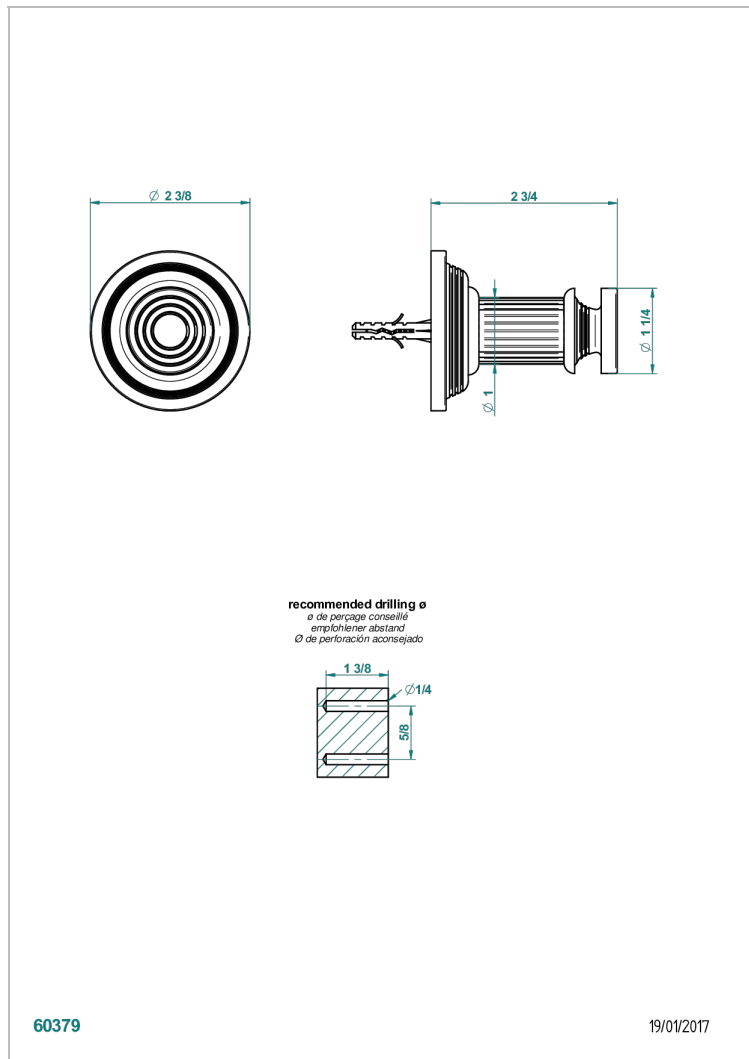

GRAND CENTRAL WHITE ONYX WITH LEVER HANDLES

U9S-517

Robe hook

60379

19/01/2017

CHARACTERISTIC

- Grand central White Onyx with lever handles
- Robe hook

AVAILABLE FINITIONS