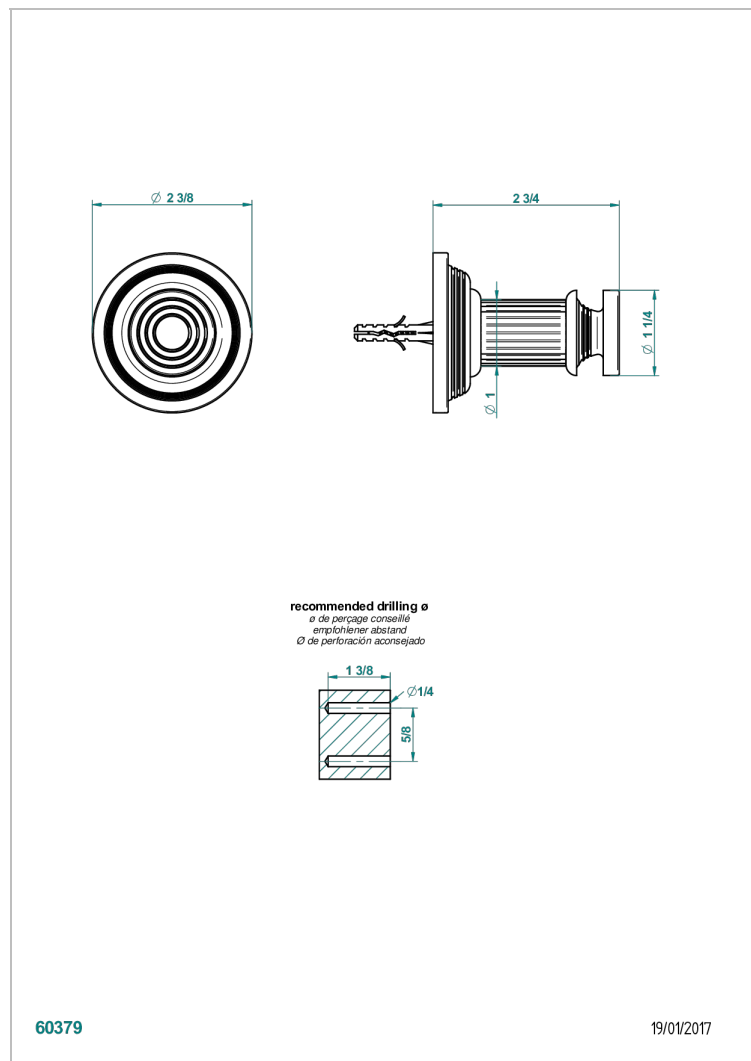

GRAND CENTRAL WHITE ONYX WITH LEVER HANDLES

U9S-517

Single robe hook

60379

19/01/2017

CHARACTERISTIC

- Grand central White Onyx with lever handles
- Single robe hook

AVAILABLE FINITIONS