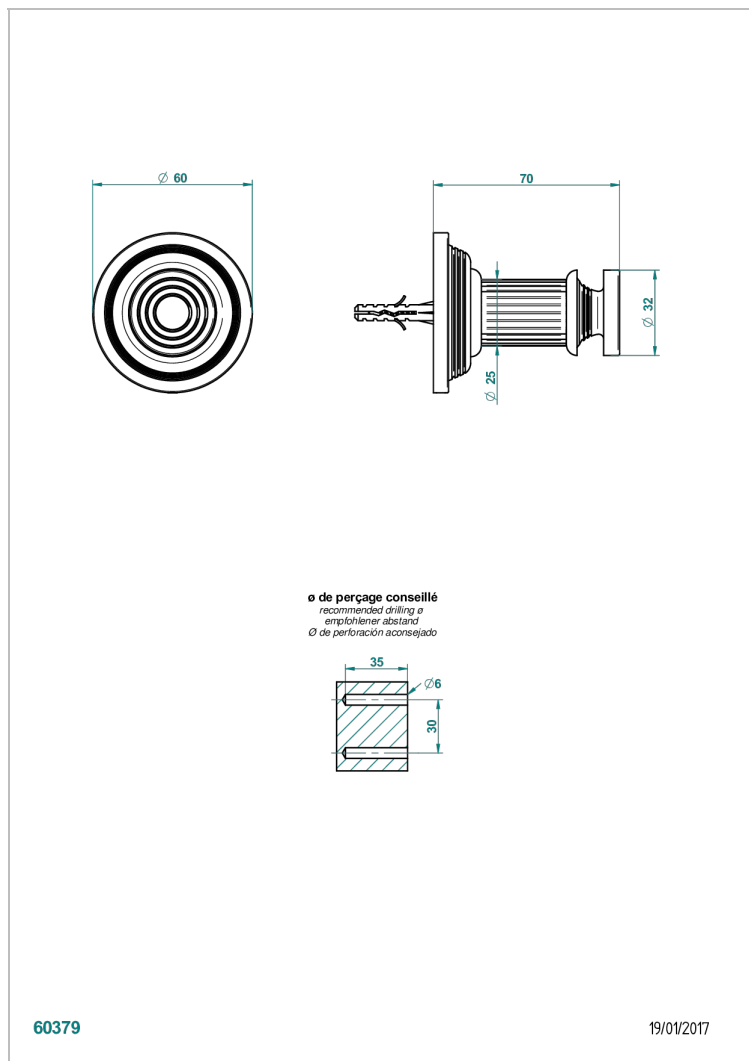

GRAND CENTRAL WHITE ONYX WITH LEVER HANDLES

U9S-517

Single robe hook

60379

19/01/2017

CHARACTERISTIC

- Grand central White Onyx with lever handles
- Single robe hook

AVAILABLE FINITIONS