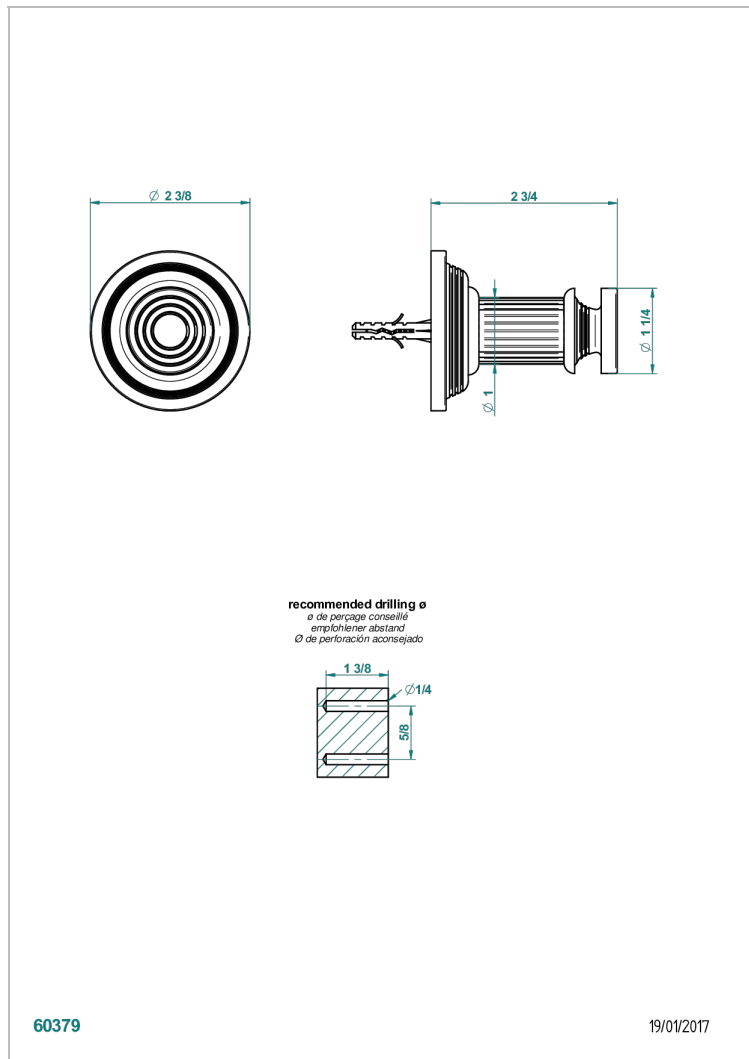

GRAND CENTRAL WHITE ONYX WITH LEVER HANDLES

U9S-517

Single robe hook

60379

19/01/2017

CHARACTERISTIC

- Grand central White Onyx with lever handles
- Single robe hook

AVAILABLE FINITIONS