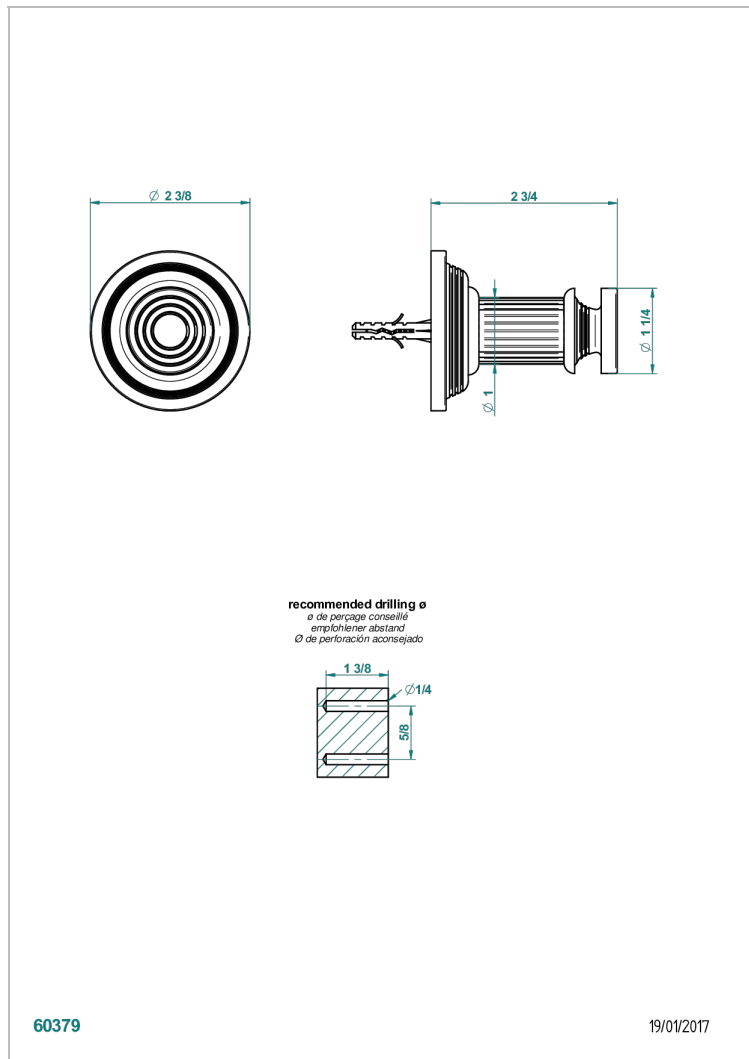

# GRAND CENTRAL WHITE ONYX WITH LEVER HANDLES

U9S-517

Bademantelhalter

## EIGENSCHAFTEN

- Grand central White Onyx with lever handles
- Bademantelhalter