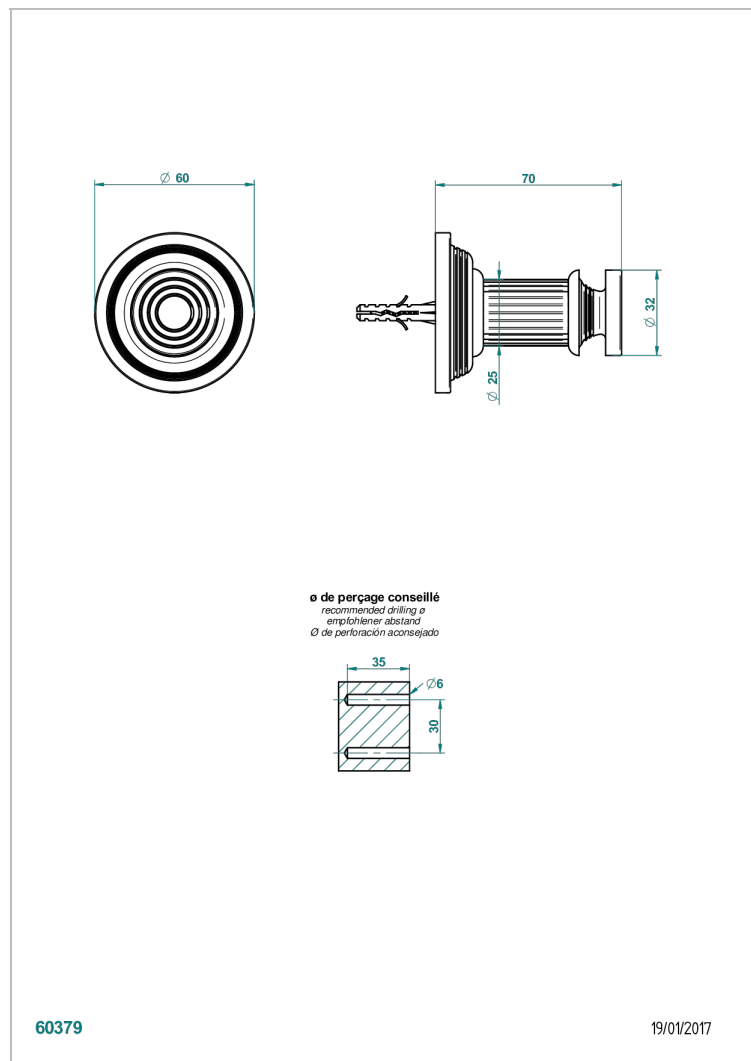

GRAND CENTRAL WHITE ONYX WITH LEVER HANDLES

U9S-517

Single robe hook

60379

19/01/2017

CHARACTERISTIC

- Grand central White Onyx with lever handles
- Single robe hook

AVAILABLE FINITIONS