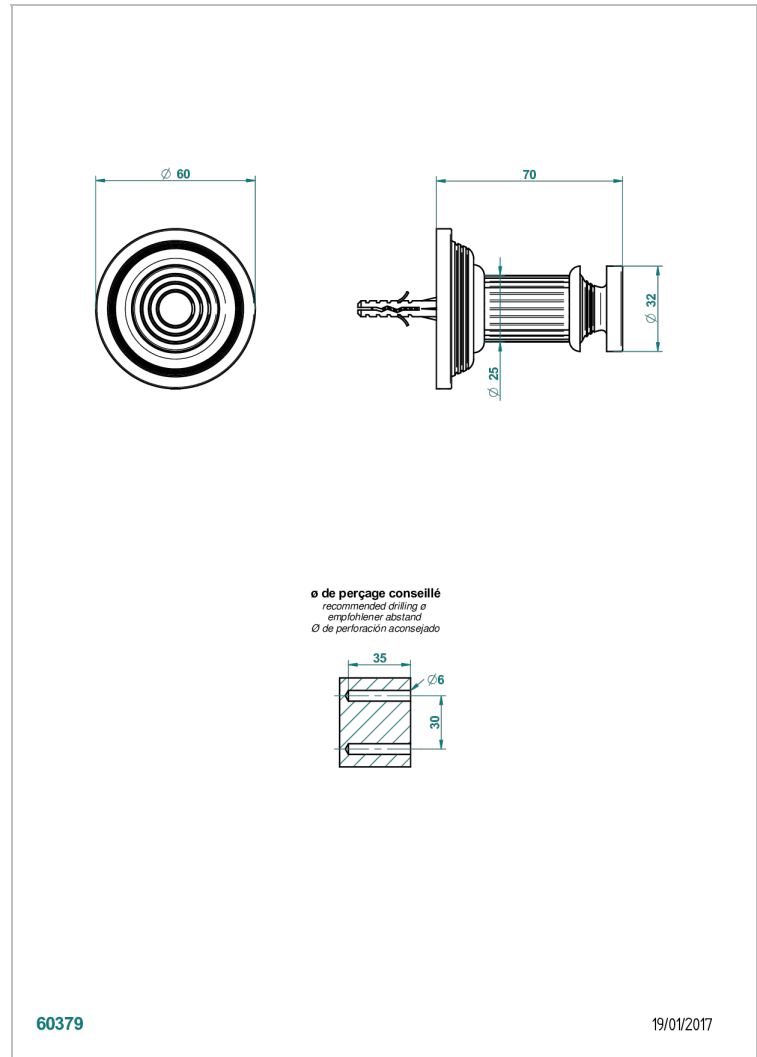

GRAND CENTRAL WHITE ONYX

U9R-517

Robe hook

THG[®]
PARIS

CHARACTERISTIC

- Grand central White Onyx
- Robe hook

AVAILABLE FINITIONS

Black ceram - D30
Blush PVD - H62
Brass color PVD - H49
Brown bronze color PVD - F33
Chrome polished - A02
Copper antique matt, coated - H07