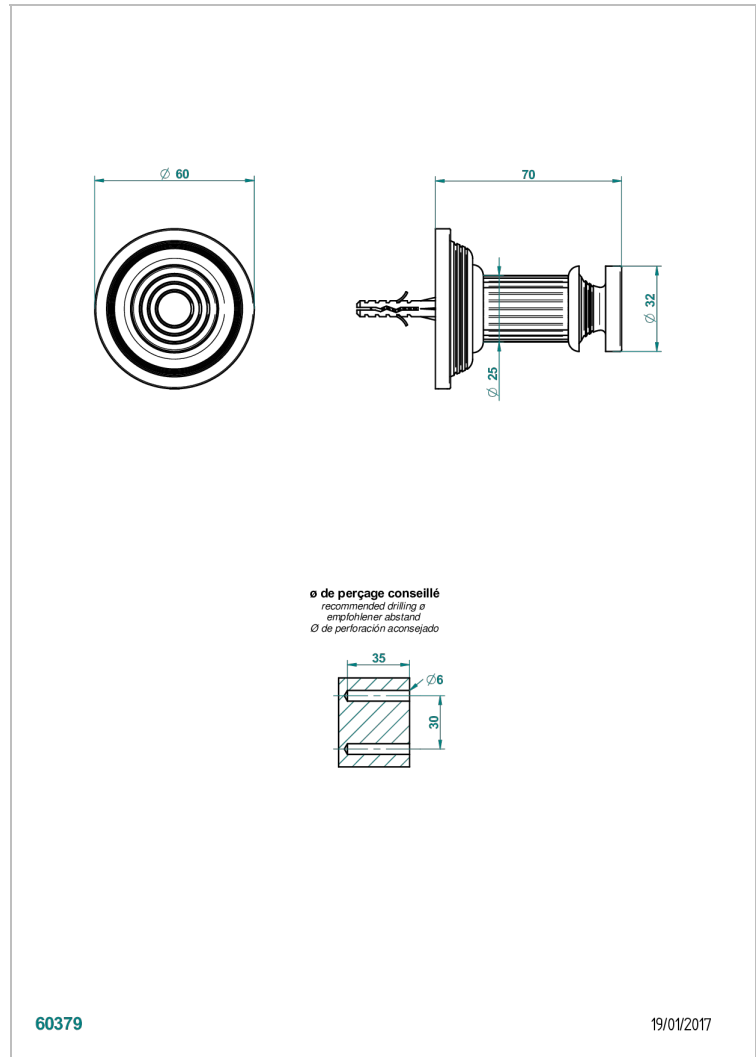

GRAND CENTRAL BLACK ONYX WITH LEVER

U9N-517

Percha de baño

THG[®]
PARIS

60379

19/01/2017

CARACTERÍSTICAS

- Grand central Black Onyx with lever
- Percha de baño