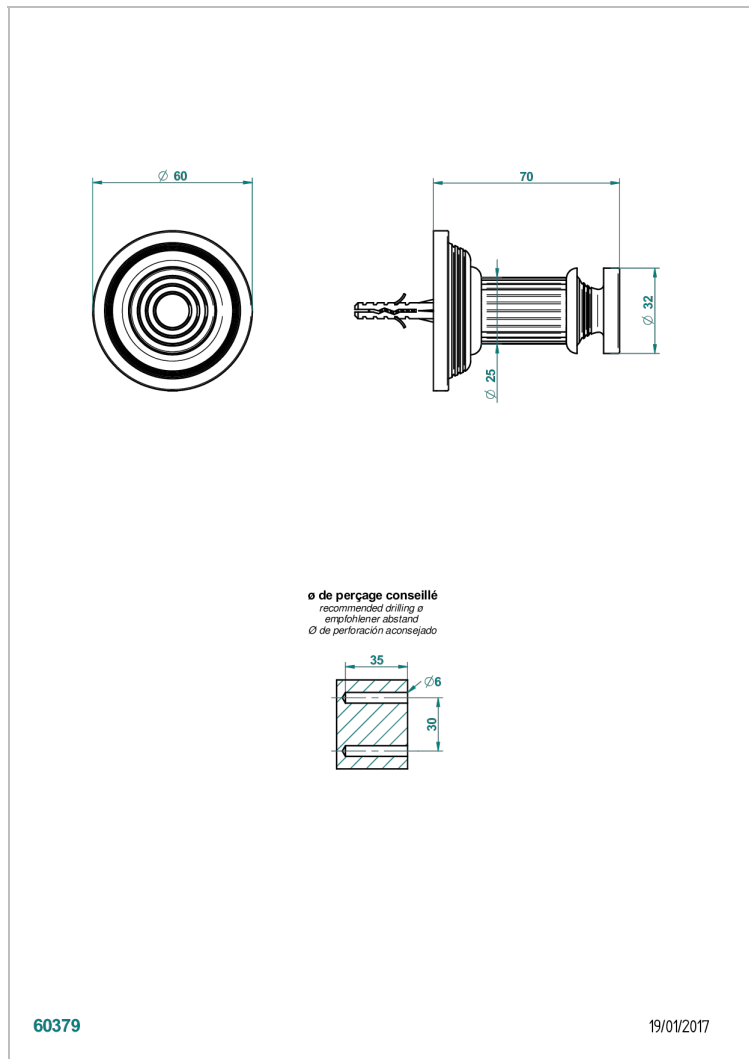

GRAND CENTRAL BLACK ONYX WITH LEVER HANDLES

U9N-517

Robe hook

CHARACTERISTIC

- Grand central Black Onyx with lever handles
- Robe hook

AVAILABLE FINITIONS

Black ceram - D30
Blush PVD - H62
Brass color PVD - H49
Brown bronze color PVD - F33
Chrome polished - A02
Copper antique matt, coated - H07