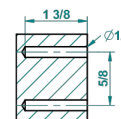

GRAND CENTRAL BLACK ONYX WITH LEVER HANDLES

U9N-517

Robe hook

60379

19/01/2017

CHARACTERISTIC

- Grand central Black Onyx with lever handles
- Robe hook

AVAILABLE FINITIONS

Black ceram - D30
Blush PVD - H62
Brass color PVD - H49
Brown bronze color PVD - F33
Chrome polished - A02
Copper antique matt, coated - H07

Gold color PVD - H52
Gold mat - F07
Gold polished - F01
Graphite PVD - H64
Light coated bronze - D01
Matt Umber PVD - H67

Matt blush PVD - H60
Matt brass color PVD - H50
Matt brown bronze color PVD - F34
Matt chrome (American satin) - C02
Matt gold color PVD - H53
Matt graphite PVD - H65

Matt nickel (American satin) - C01
Matt nickel color PVD - H56
Natural smoked Brass - A13
Nickel antique / Sovereign - H28
Nickel color PVD - H55
Nickel polished - B01

Soft gold - F30
Soft matt gold - F31
Umber PVD - H66