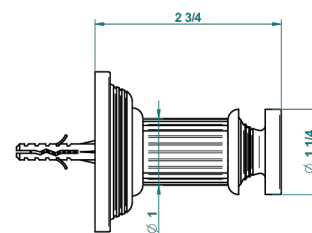

GRAND CENTRAL BLACK ONYX WITH LEVER HANDLES

U9N-517

Robe hook

60379

19/01/2017

CHARACTERISTIC

- Grand central Black Onyx with lever handles
- Robe hook

AVAILABLE FINITIONS

Black ceram - D30
Blush PVD - H62
Brass color PVD - H49
Brown bronze color PVD - F33
Chrome polished - A02
Copper antique matt, coated - H07

Gold color PVD - H52
Gold mat - F07
Gold polished - F01
Graphite PVD - H64
Light coated bronze - D01
Matt Umber PVD - H67

Matt blush PVD - H60
Matt brass color PVD - H50
Matt brown bronze color PVD - F34
Matt chrome (American satin) - C02
Matt gold color PVD - H53
Matt graphite PVD - H65

Matt nickel (American satin) - C01
Matt nickel color PVD - H56
Natural smoked Brass - A13
Nickel antique / Sovereign - H28
Nickel color PVD - H55
Nickel polished - B01

Soft gold - F30
Soft matt gold - F31
Umber PVD - H66