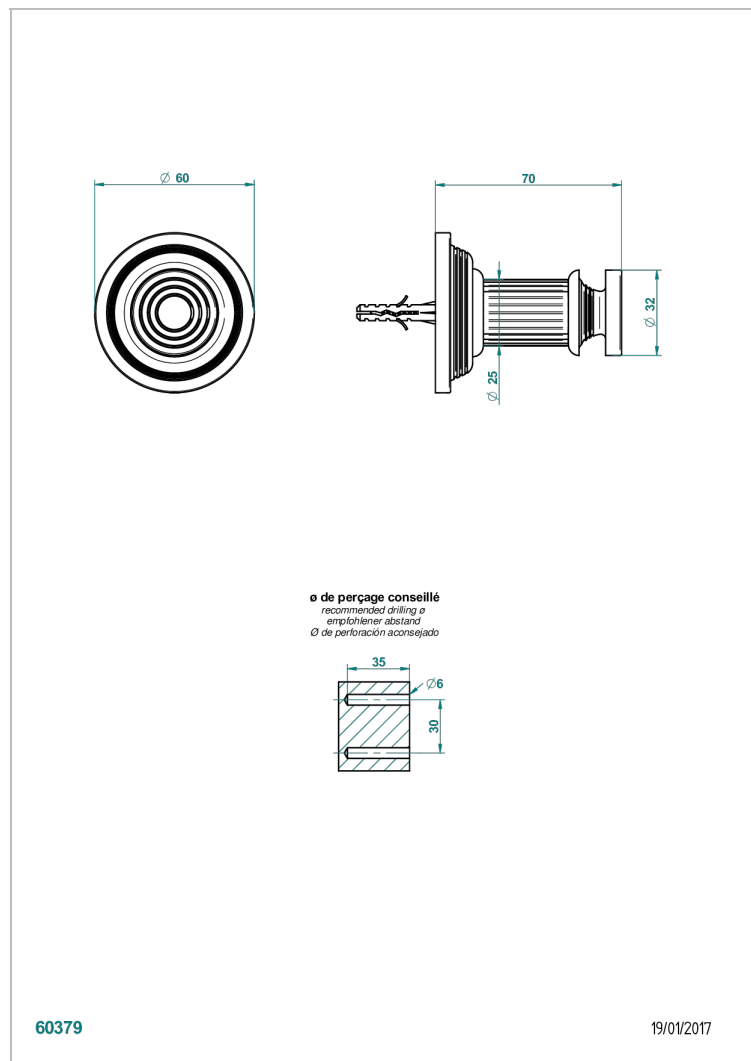

GRAND CENTRAL BLACK ONYX WITH LEVER

U9N-517

Single robe hook

THG[®]
PARIS

CHARACTERISTIC

- Grand central Black Onyx with lever
- Single robe hook

AVAILABLE FINITIONS

Antique nickel - H28
Black ceram - D30
Blush PVD - H62
Brass color PVD - H49
Brown bronze color PVD - F33
Gold color PVD - H52