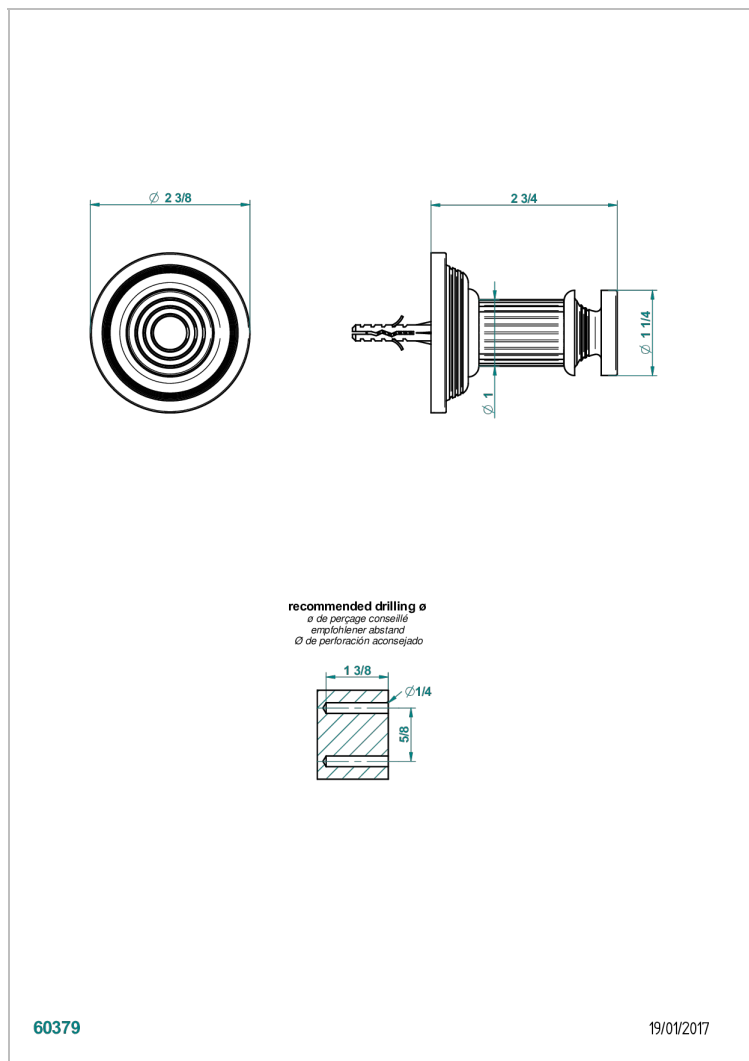

GRAND CENTRAL BLACK ONYX WITH LEVER

U9N-517

Single robe hook

60379

19/01/2017

CHARACTERISTIC

- Grand central Black Onyx with lever
- Single robe hook

AVAILABLE FINITIONS

Antique nickel - H28
Black ceram - D30
Blush PVD - H62
Brass color PVD - H49
Brown bronze color PVD - F33
Gold color PVD - H52

Graphite PVD - H64
Lacquered light bronze - D01
Matt Umber PVD - H67
Matt blush PVD - H60
Matt brass color PVD - H50
Matt brown bronze color PVD - F34

Matt chrome - C02
Matt gold - F07
Matt gold color PVD - H53
Matt graphite PVD - H65
Matt nickel (color finish) - C01
Matt nickel color PVD - H56

Natural smoked Brass - A13
Nickel color PVD - H55
Polished chrome (color finish) - A02
Polished gold (color finish) - F01
Polished nickel - B01
Soft gold - F30

Soft matt gold - F31
Umber PVD - H66
Varnished matt antique red copper
(color finish) - H07