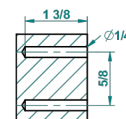

GRAND CENTRAL BLACK ONYX WITH LEVER

U9N-517

Single robe hook

60379

19/01/2017

CHARACTERISTIC

- Grand central Black Onyx with lever
- Single robe hook

AVAILABLE FINITIONS

Antique nickel - H28
Black ceram - D30
Blush PVD - H62
Brass color PVD - H49
Brown bronze color PVD - F33
Gold color PVD - H52

Graphite PVD - H64
Lacquered light bronze - D01
Matt Umber PVD - H67
Matt blush PVD - H60
Matt brass color PVD - H50
Matt brown bronze color PVD - F34

Matt chrome - C02
Matt gold - F07
Matt gold color PVD - H53
Matt graphite PVD - H65
Matt nickel (color finish) - C01
Matt nickel color PVD - H56

Natural smoked Brass - A13
Nickel color PVD - H55
Polished chrome (color finish) - A02
Polished gold (color finish) - F01
Polished nickel - B01
Soft gold - F30

Soft matt gold - F31
Umber PVD - H66
Varnished matt antique red copper
(color finish) - H07