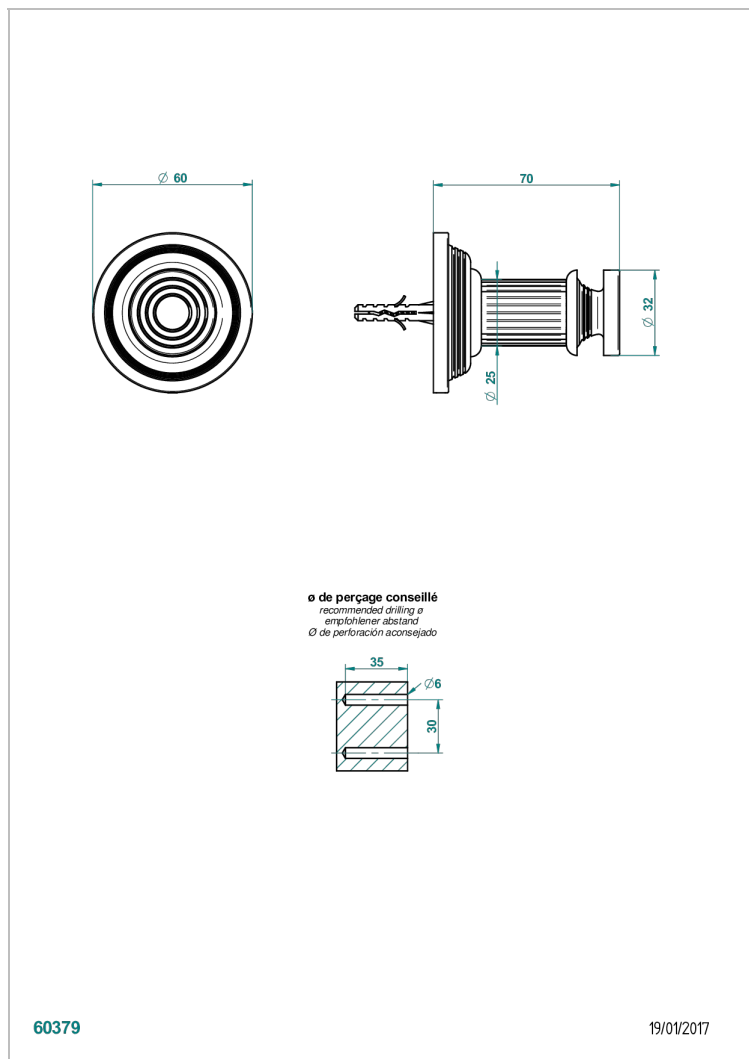

GRAND CENTRAL BLACK ONYX WITH LEVER

U9N-517

Single robe hook

THG[®]
PARIS

CHARACTERISTIC

- Grand central Black Onyx with lever
- Single robe hook

AVAILABLE FINITIONS

Antique nickel - H28
Black ceram - D30
Blush PVD - H62
Brass color PVD - H49
Brown bronze color PVD - F33
Gold color PVD - H52