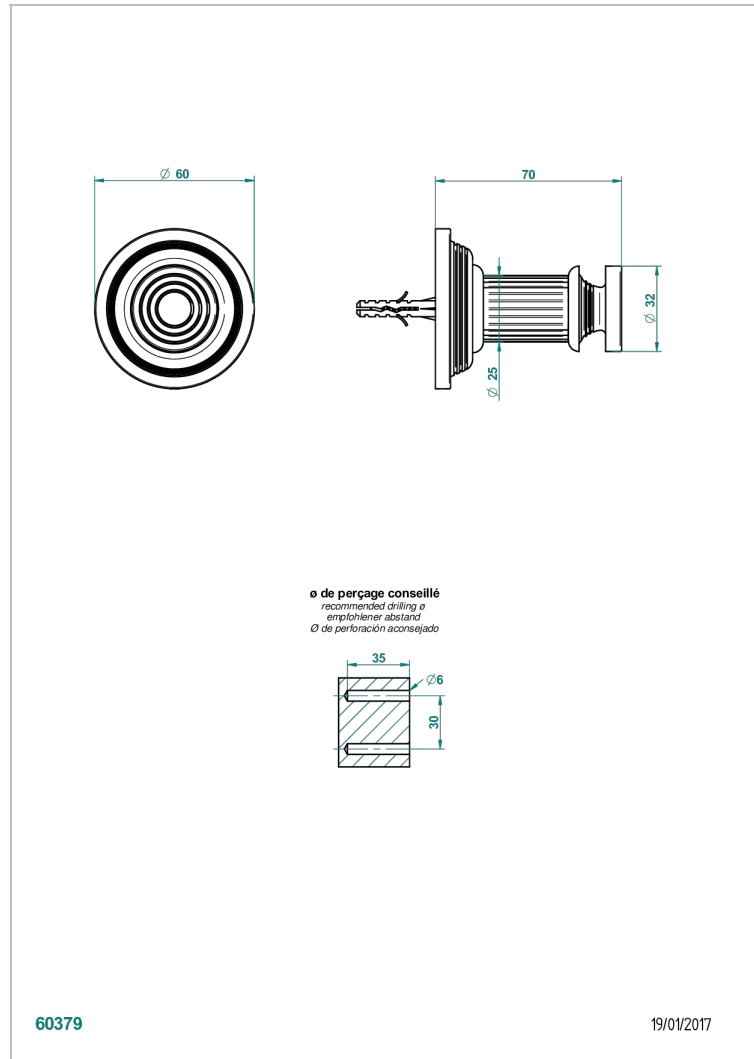

# GRAND CENTRAL BLACK ONYX WITH LEVER

U9N-517

Bademantelhalter

THG<sup>®</sup>  
PARIS

## EIGENSCHAFTEN

- Grand central Black Onyx with lever
- Bademantelhalter