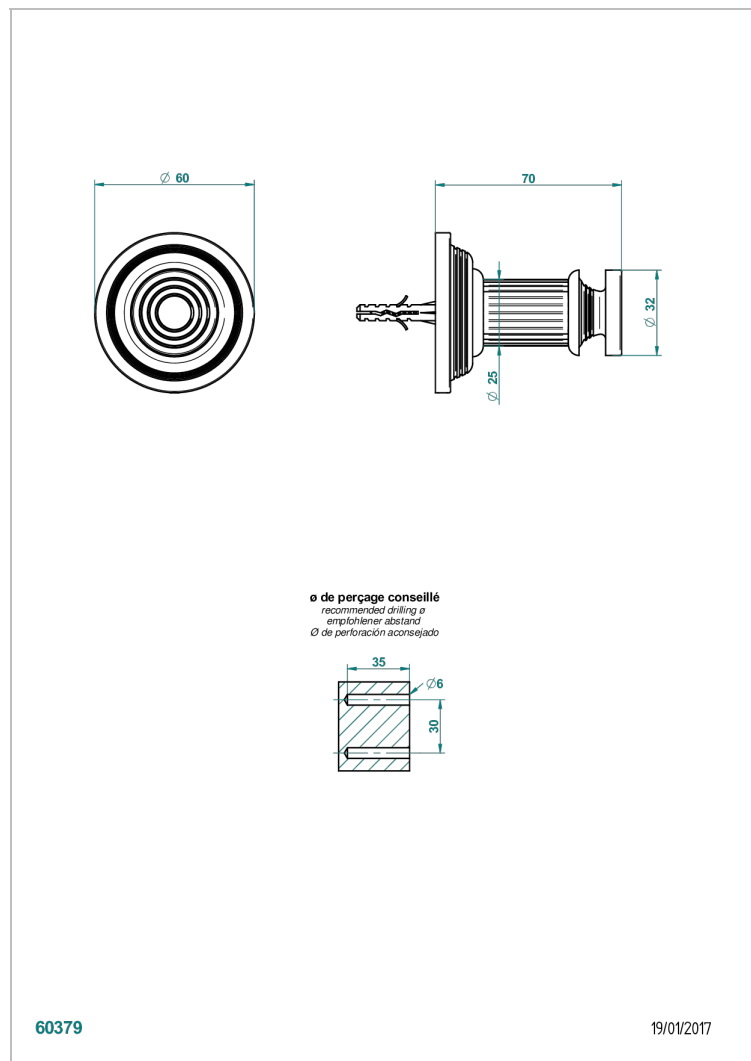

# GRAND CENTRAL BLACK ONYX WITH LEVER

U9N-517

Single robe hook

THG<sup>®</sup>  
PARIS

## CHARACTERISTIC

- Grand central Black Onyx with lever
- Single robe hook