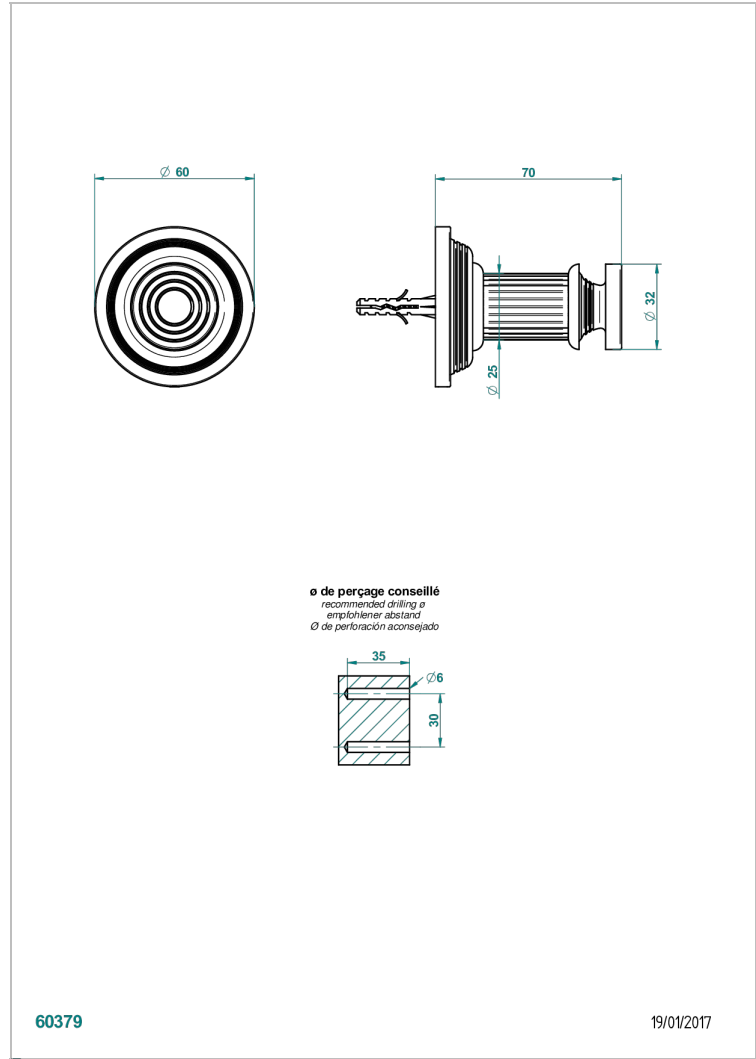

# GRAND CENTRAL BLACK ONYX WITH LEVER

U9N-517

浴衣钩

THG<sup>®</sup>  
PARIS

## 特色

- Grand central Black Onyx with lever
- 浴衣钩