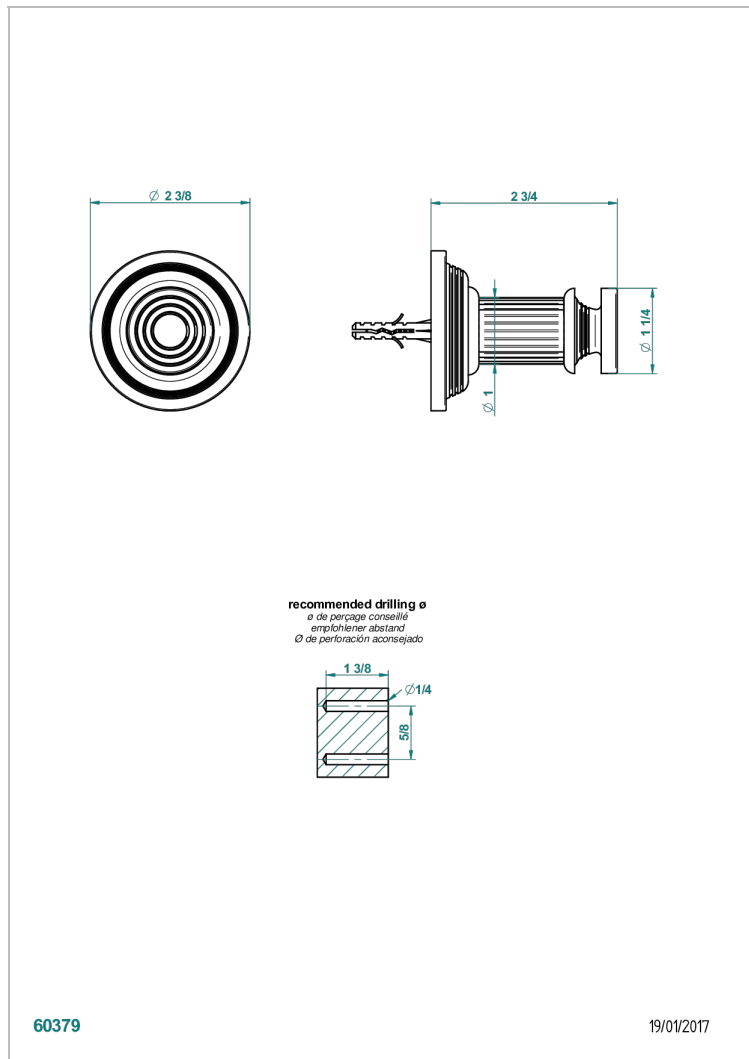

GRAND CENTRAL BLACK ONYX WITH LEVER

U9N-517

Percha de baño

THG[®]
PARIS

60379

19/01/2017

CARACTERÍSTICAS

- Grand central Black Onyx with lever
- Percha de baño