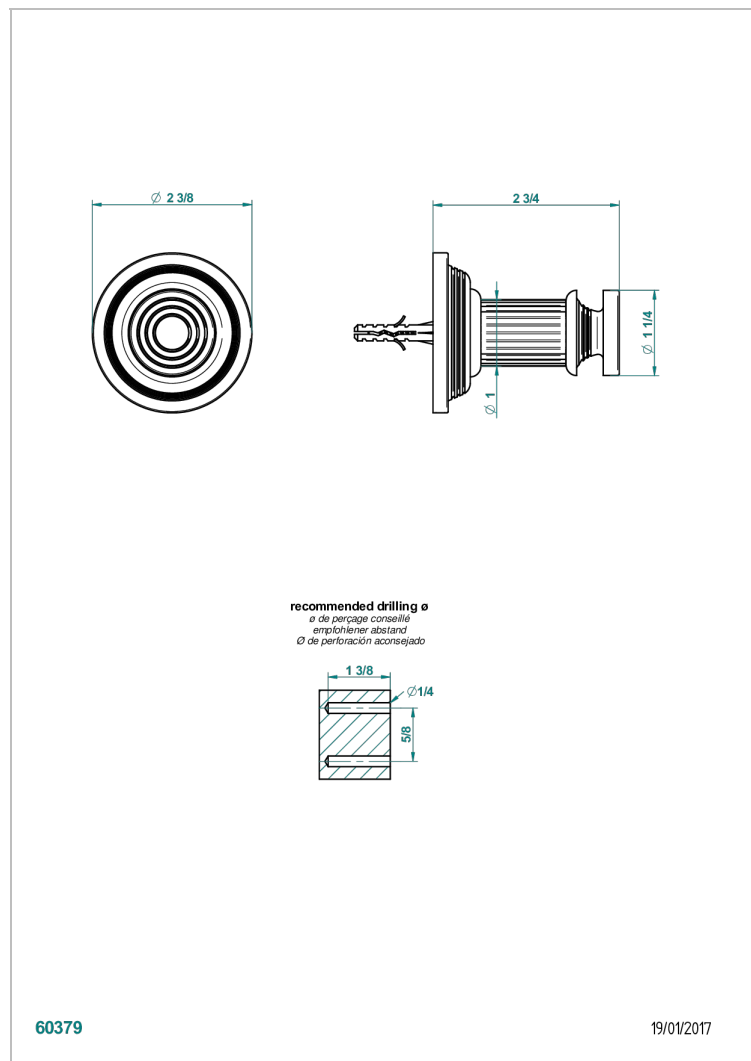

GRAND CENTRAL BLACK ONYX WITH LEVER

U9N-517

Single robe hook

CHARACTERISTIC

- Grand central Black Onyx with lever
- Single robe hook

AVAILABLE FINITIONS

Antique nickel - H28
Black ceram - D30
Blush PVD - H62
Brass color PVD - H49
Brown bronze color PVD - F33
Gold color PVD - H52