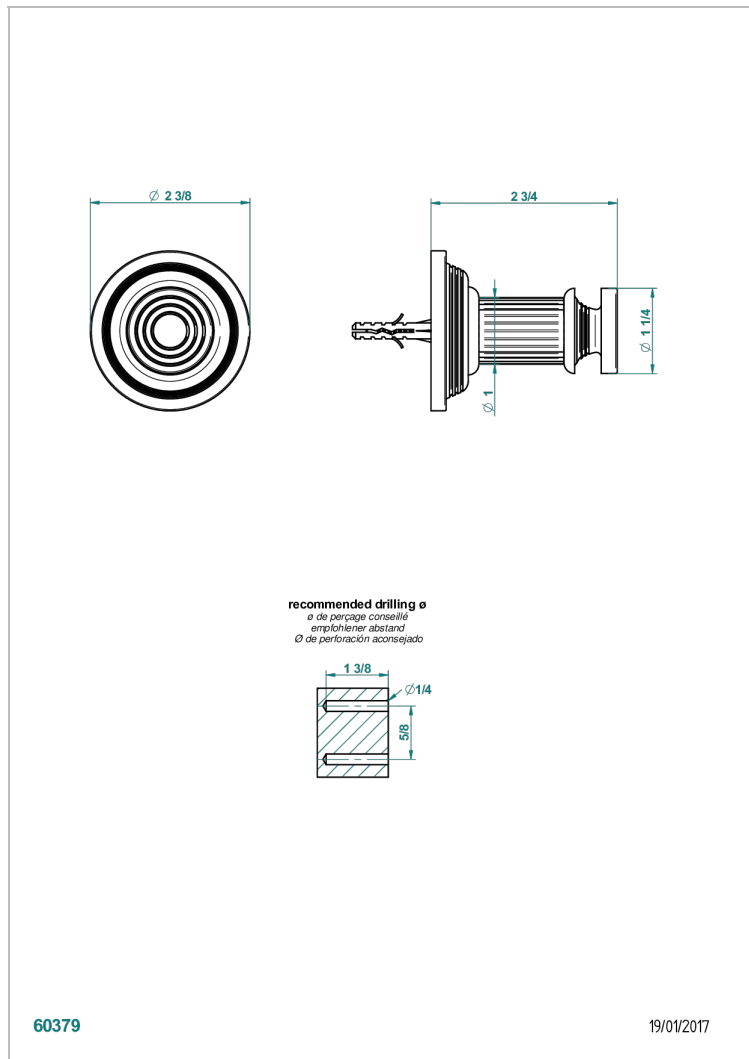

# GRAND CENTRAL BLACK ONYX WITH LEVER

U9N-517

浴衣钩

60379

19/01/2017

## 特色

- Grand central Black Onyx with lever
- 浴衣钩