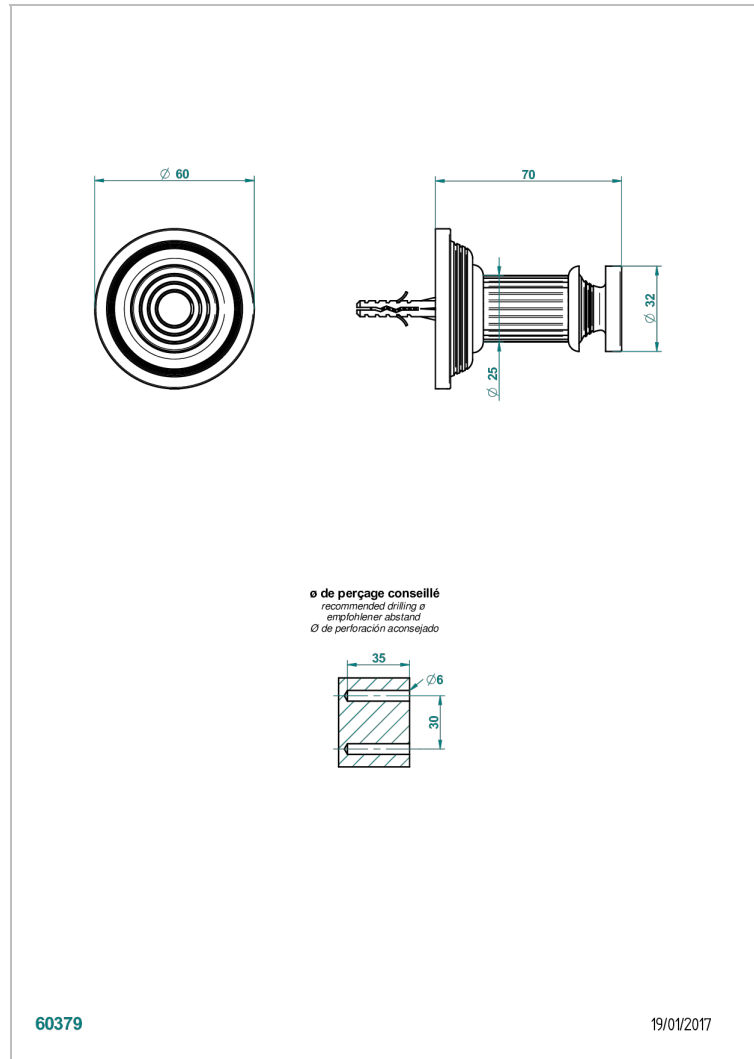

GRAND CENTRAL BLACK ONYX

U9M-517

Robe hook

THG[®]
PARIS

CHARACTERISTIC

- Grand central Black Onyx
- Robe hook

AVAILABLE FINITIONS

Black ceram - D30
Blush PVD - H62
Brass color PVD - H49
Brown bronze color PVD - F33
Chrome polished - A02
Copper antique matt, coated - H07