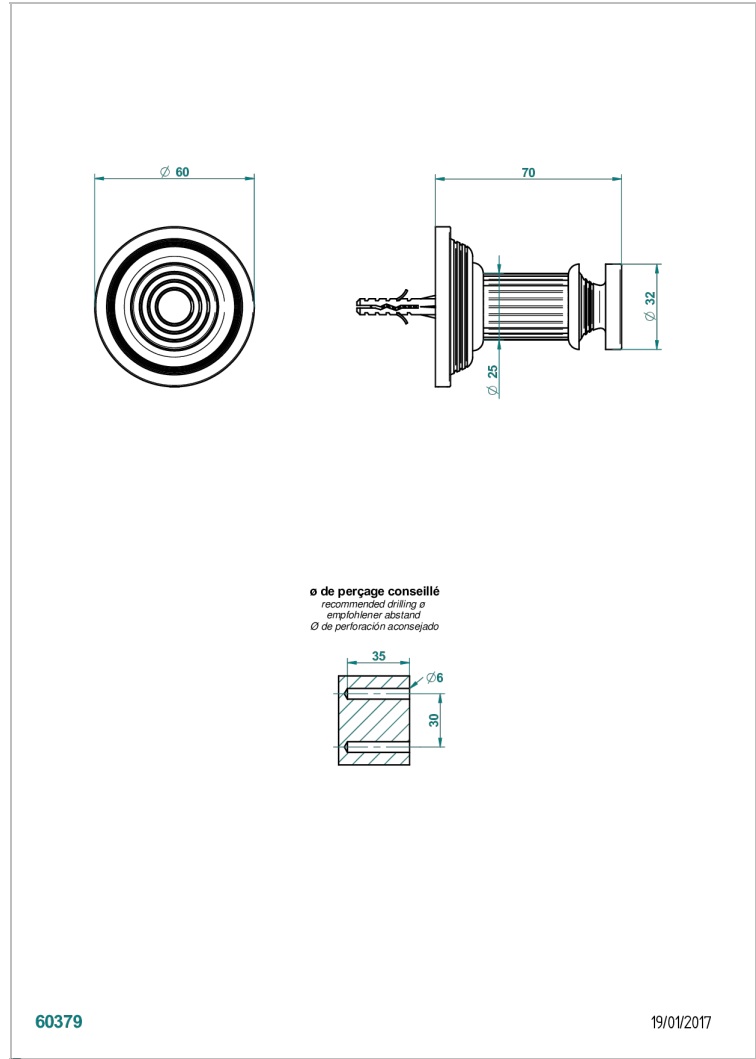

GRAND CENTRAL BLACK ONYX

U9M-517

Single robe hook

THG[®]
PARIS

CHARACTERISTIC

- Grand central Black Onyx
- Single robe hook

AVAILABLE FINITIONS

Antique nickel - H28
Black ceram - D30
Blush PVD - H62
Brass color PVD - H49
Brown bronze color PVD - F33
Gold color PVD - H52