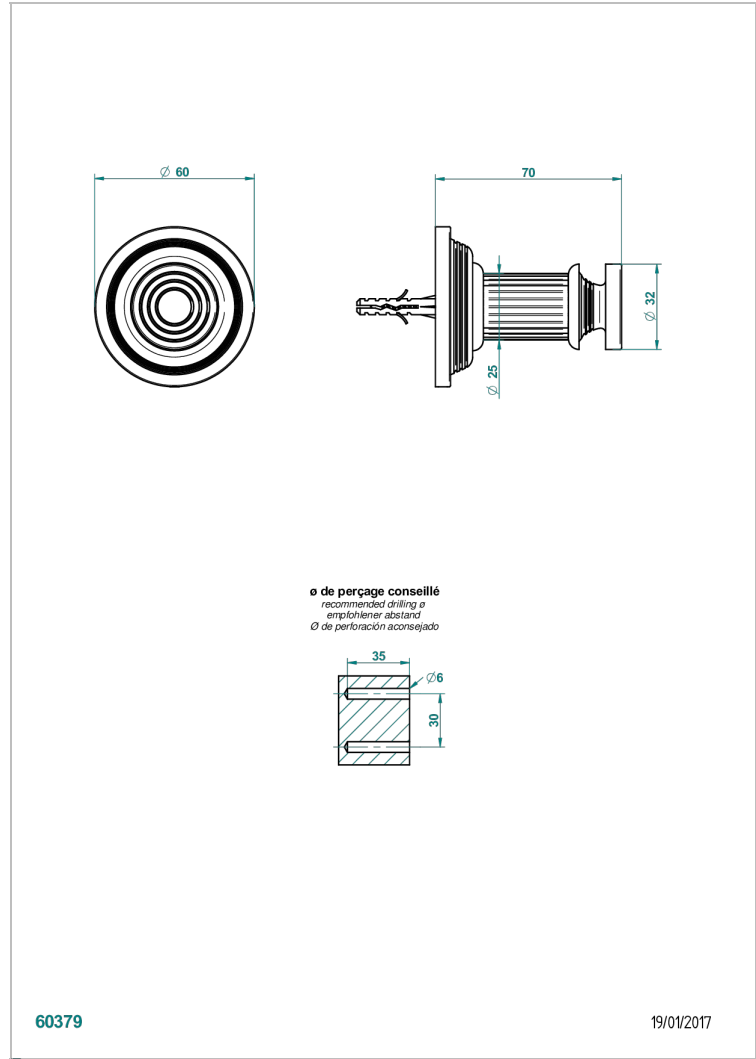

GRAND CENTRAL BLACK ONYX

U9M-517

浴衣钩

THG[®]
PARIS

特色

- Grand central Black Onyx
- 浴衣钩

可选饰面

Black ceram - D30
Blush PVD - H62
Graphite PVD - H64
Matt Umber PVD - H67
Matt blush PVD - H60
Matt graphite PVD - H65