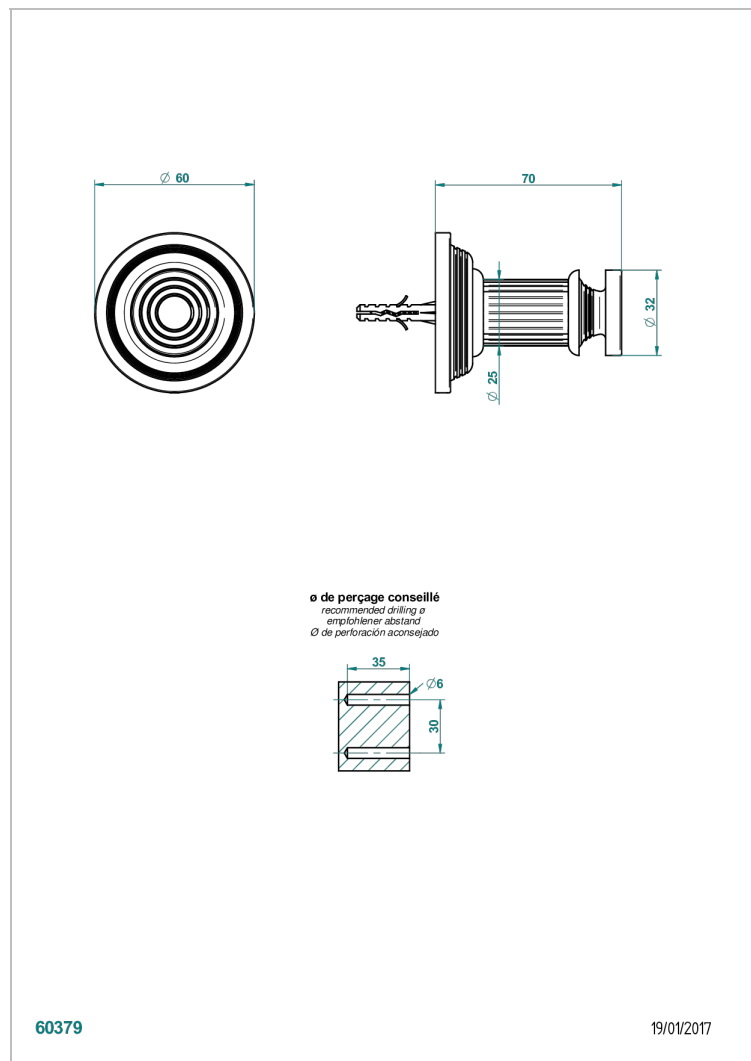

GRAND CENTRAL METAL WITH LEVER HANDLES

U9L-517

Robe hook

CHARACTERISTIC

- Grand central Metal with lever handles
- Robe hook

AVAILABLE FINITIONS

Black ceram - D30
Blush PVD - H62
Brass color PVD - H49
Brown bronze color PVD - F33
Chrome polished - A02
Copper antique matt, coated - H07