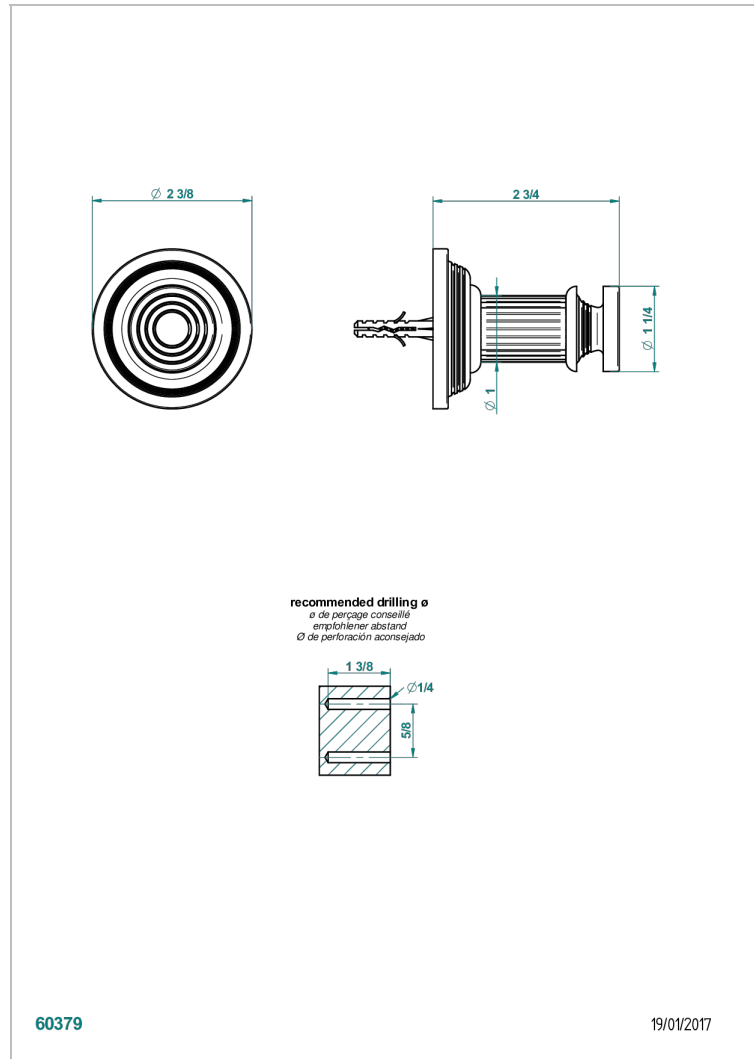

GRAND CENTRAL METAL WITH LEVER

U9L-517

Percha de baño

THG[®]
PARIS

60379

19/01/2017

CARACTERÍSTICAS

- Grand central Metal with lever
- Percha de baño