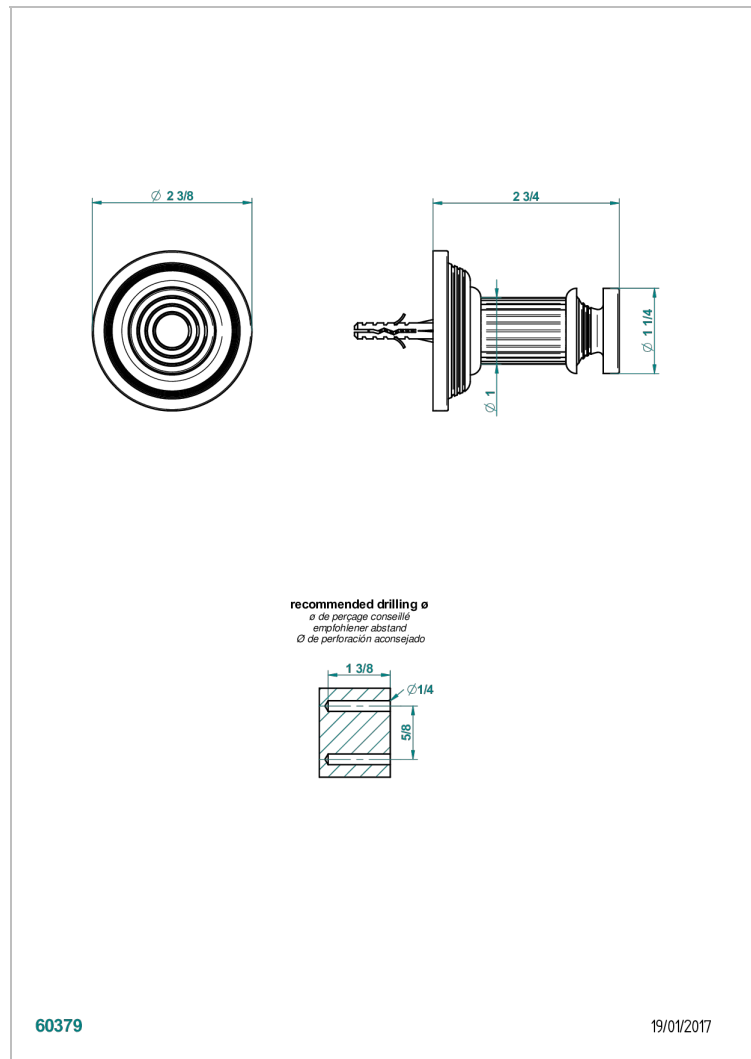

GRAND CENTRAL METAL WITH LEVER HANDLES

U9L-517

Robe hook

60379

19/01/2017

CHARACTERISTIC

- Grand central Metal with lever handles
- Robe hook

AVAILABLE FINITIONS