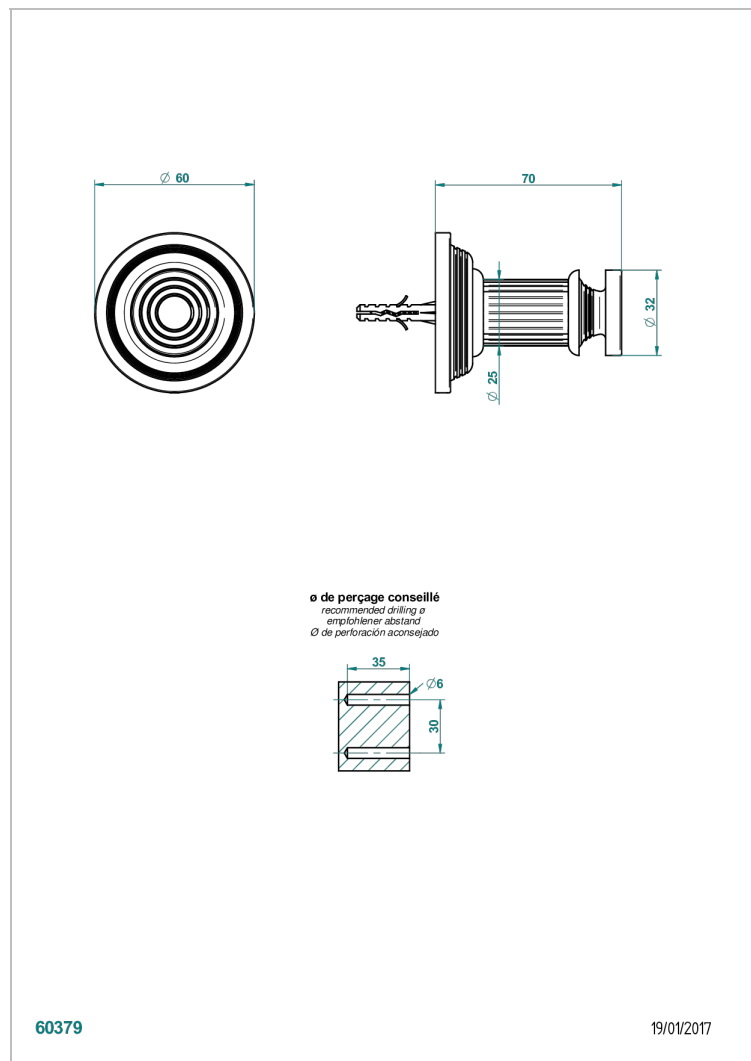

GRAND CENTRAL METAL WITH LEVER

U9L-517

Percha de baño

THG[®]
PARIS

60379

19/01/2017

CARACTERÍSTICAS

- Grand central Metal with lever
- Percha de baño