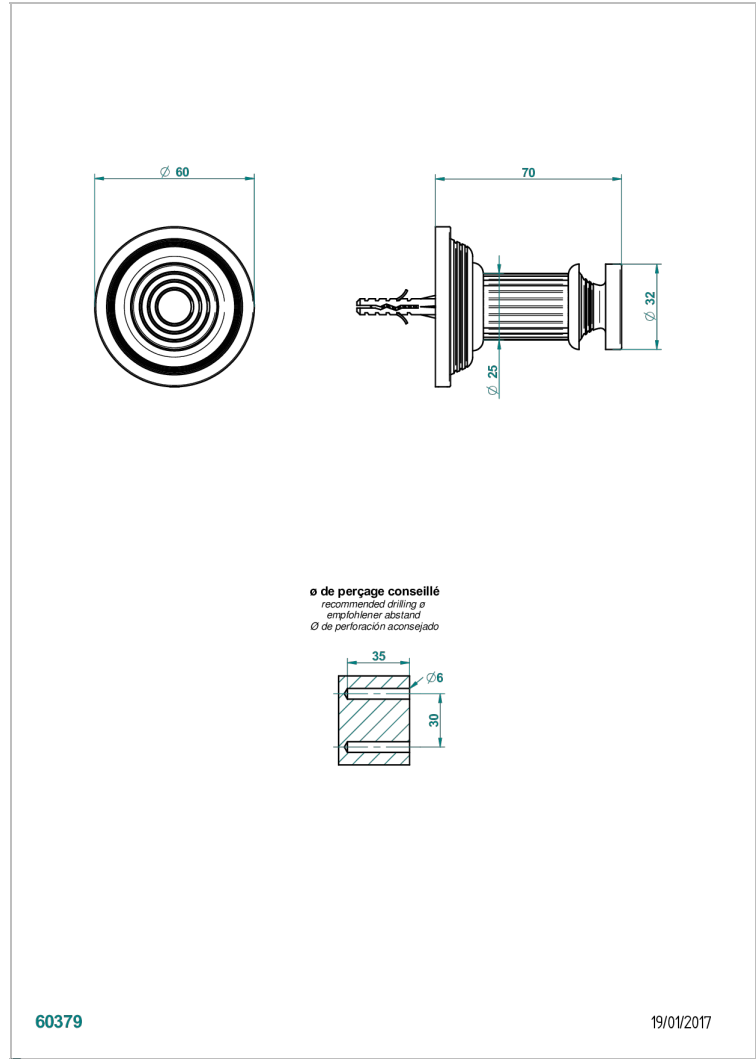

# GRAND CENTRAL METAL WITH LEVER

U9L-517

Single robe hook

THG<sup>®</sup>  
PARIS

## CHARACTERISTIC

- Grand central Metal with lever
- Single robe hook