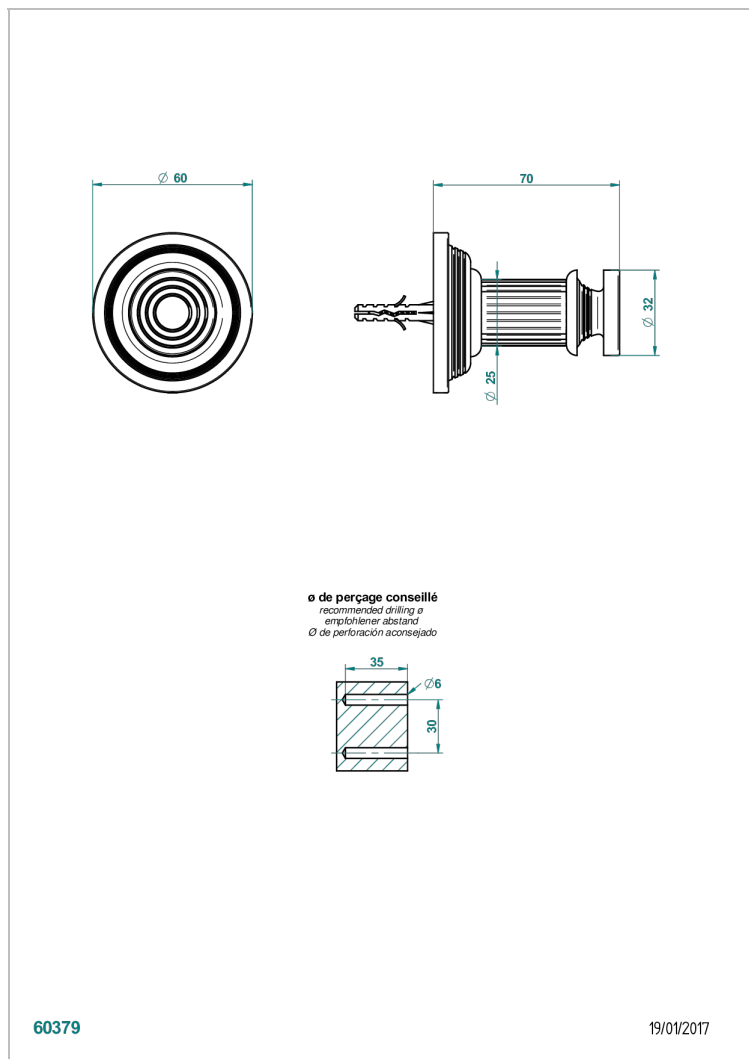

GRAND CENTRAL METAL WITH LEVER

U9L-517

Bademantelhalter

THG[®]
PARIS

60379

19/01/2017

EIGENSCHAFTEN

- Grand central Metal with lever
- Bademantelhalter