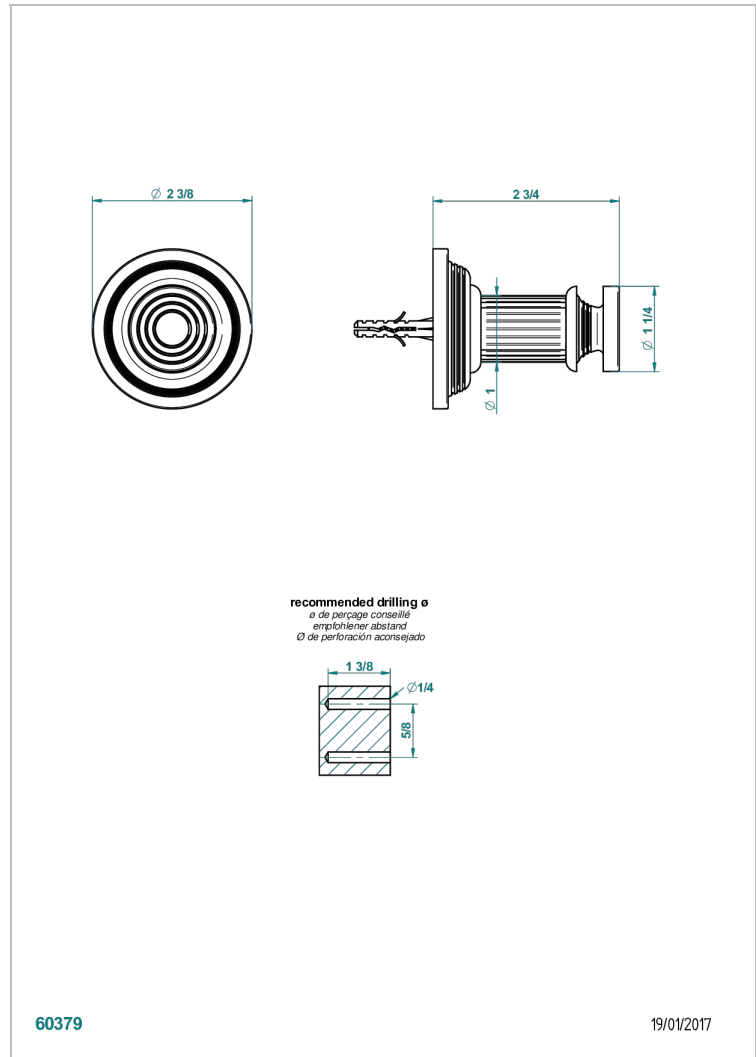

GRAND CENTRAL METAL WITH LEVER

U9L-517

Single robe hook

THG[®]
PARIS

60379

19/01/2017

CHARACTERISTIC

- Grand central Metal with lever
- Single robe hook

AVAILABLE FINITIONS

Antique nickel - H28
Black ceram - D30
Blush PVD - H62
Brass color PVD - H49
Brown bronze color PVD - F33
Gold color PVD - H52

Graphite PVD - H64
Lacquered light bronze - D01
Matt Umber PVD - H67
Matt blush PVD - H60
Matt brass color PVD - H50
Matt brown bronze color PVD - F34