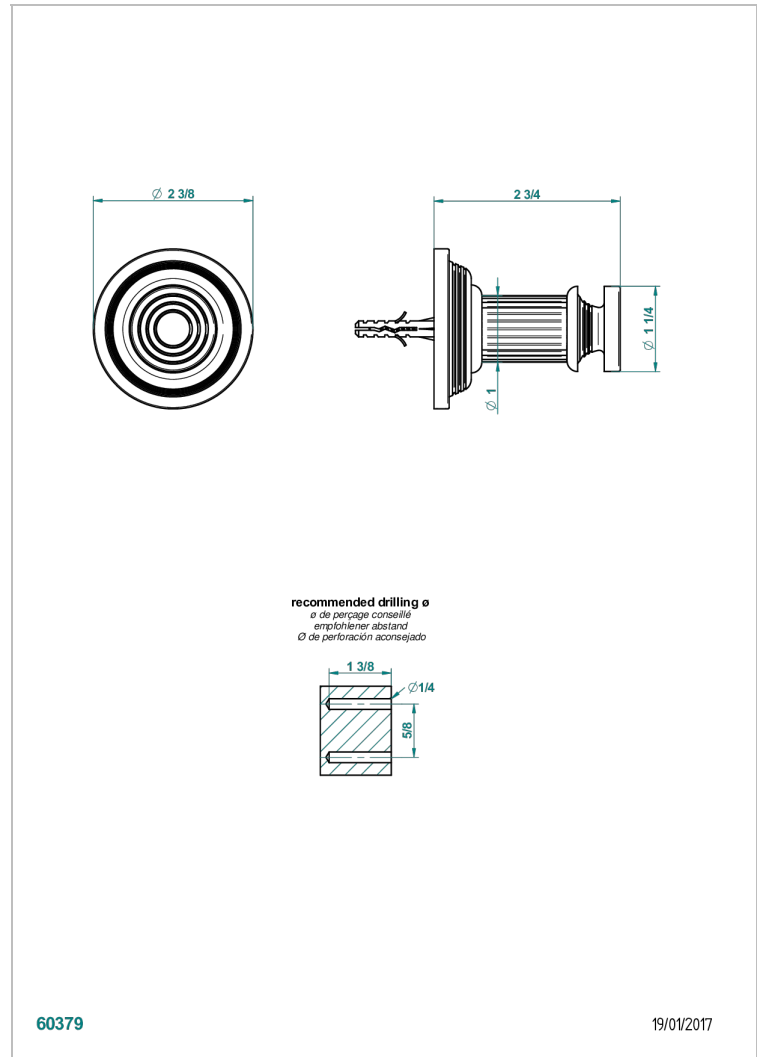

# GRAND CENTRAL METAL WITH LEVER

U9L-517

Bademantelhalter

THG<sup>®</sup>  
PARIS

60379

19/01/2017

## EIGENSCHAFTEN

- Grand central Metal with lever
- Bademantelhalter