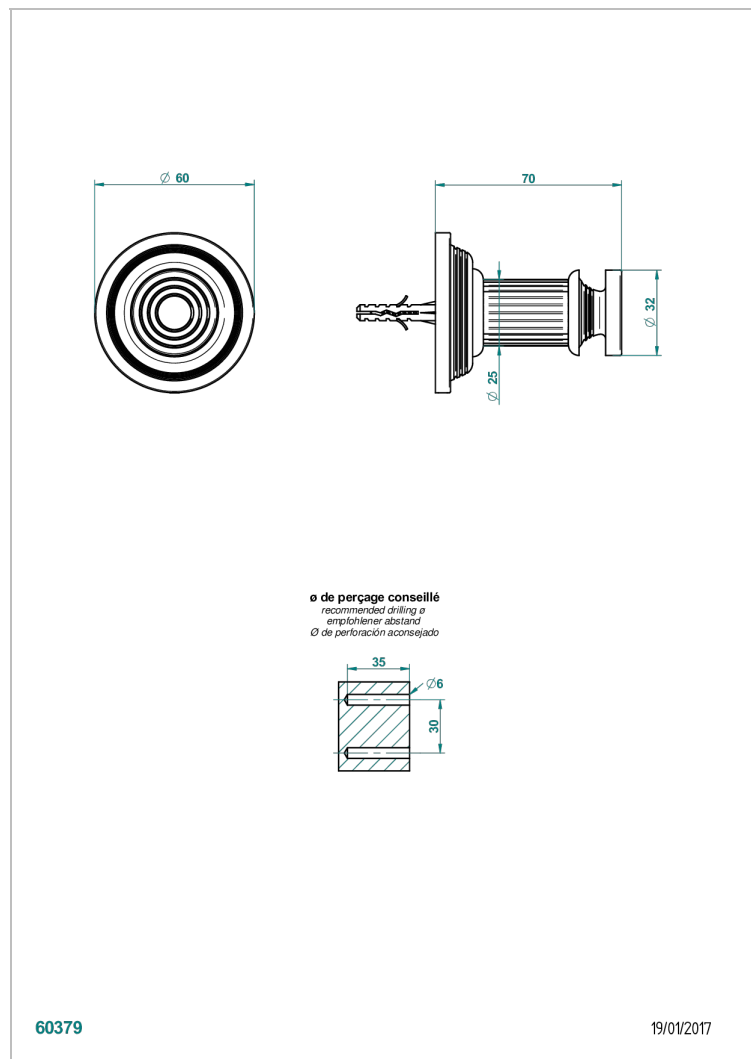

GRAND CENTRAL METAL WITH LEVER

U9L-517

Percha de baño

THG[®]
PARIS

60379

19/01/2017

CARACTERÍSTICAS

- Grand central Metal with lever
- Percha de baño