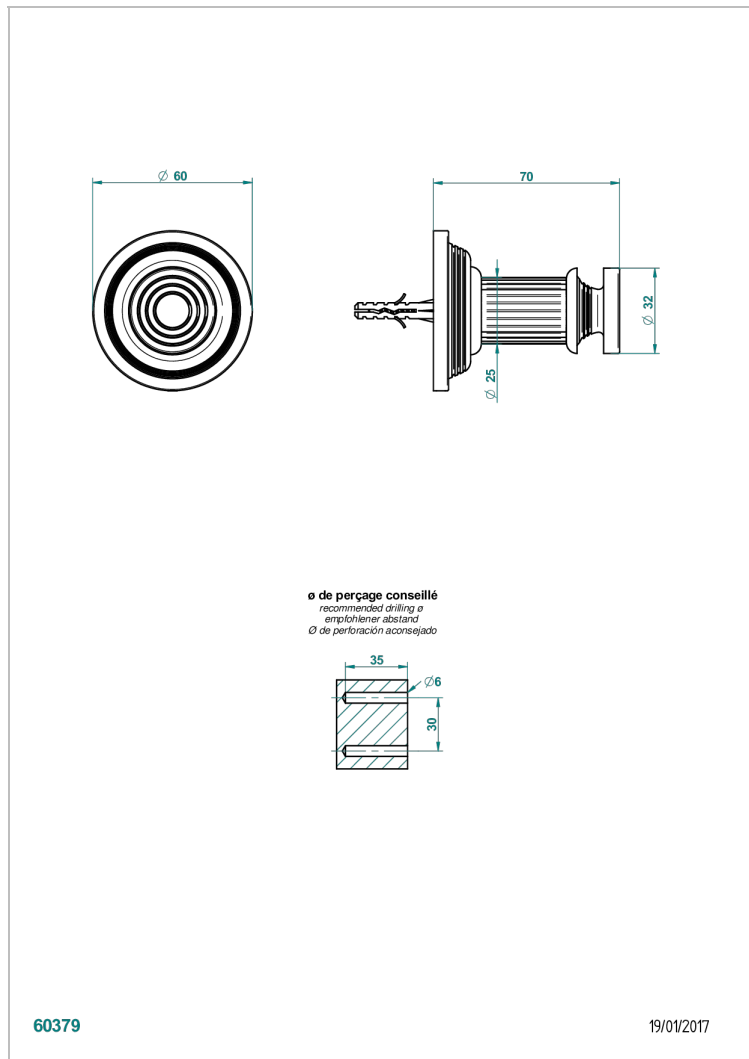

GRAND CENTRAL METAL WITH LEVER

U9L-517

浴衣钩

THG[®]
PARIS

特色

- Grand central Metal with lever
- 浴衣钩

可选饰面

Black ceram - D30
Blush PVD - H62
Graphite PVD - H64
Matt Umber PVD - H67
Matt blush PVD - H60
Matt graphite PVD - H65