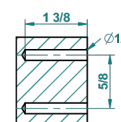

GRAND CENTRAL METAL WITH LEVER

U9L-517

Single robe hook

THG®
PARIS

60379

19/01/2017

CHARACTERISTIC

- Grand central Metal with lever
- Single robe hook

AVAILABLE FINITIONS

Antique nickel - H28
Black ceram - D30
Blush PVD - H62
Brass color PVD - H49
Brown bronze color PVD - F33
Gold color PVD - H52

Graphite PVD - H64
Lacquered light bronze - D01
Matt Umber PVD - H67
Matt blush PVD - H60
Matt brass color PVD - H50
Matt brown bronze color PVD - F34

Matt chrome - C02
Matt gold - F07
Matt gold color PVD - H53
Matt graphite PVD - H65
Matt nickel (color finish) - C01
Matt nickel color PVD - H56

Natural smoked Brass - A13
Nickel color PVD - H55
Polished chrome (color finish) - A02
Polished chrome with gold inlay - GA1
Polished gold (color finish) - F01
Polished nickel - B01

Soft gold - F30
Soft matt gold - F31
Umber PVD - H66
Varnished matt antique red copper (color finish) - H07