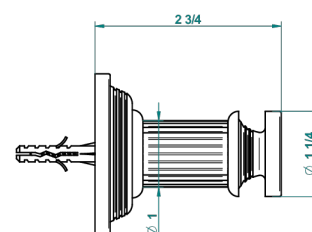

GRAND CENTRAL METAL WITH LEVER

U9L-517

Single robe hook

THG®
PARIS

60379

19/01/2017

CHARACTERISTIC

- Grand central Metal with lever
- Single robe hook

AVAILABLE FINITIONS

Antique nickel - H28
Black ceram - D30
Blush PVD - H62
Brass color PVD - H49
Brown bronze color PVD - F33
Gold color PVD - H52

Graphite PVD - H64
Lacquered light bronze - D01
Matt Umber PVD - H67
Matt blush PVD - H60
Matt brass color PVD - H50
Matt brown bronze color PVD - F34

Matt chrome - C02
Matt gold - F07
Matt gold color PVD - H53
Matt graphite PVD - H65
Matt nickel (color finish) - C01
Matt nickel color PVD - H56

Natural smoked Brass - A13
Nickel color PVD - H55
Polished chrome (color finish) - A02
Polished chrome with gold inlay - GA1
Polished gold (color finish) - F01
Polished nickel - B01

Soft gold - F30
Soft matt gold - F31
Umber PVD - H66
Varnished matt antique red copper (color finish) - H07