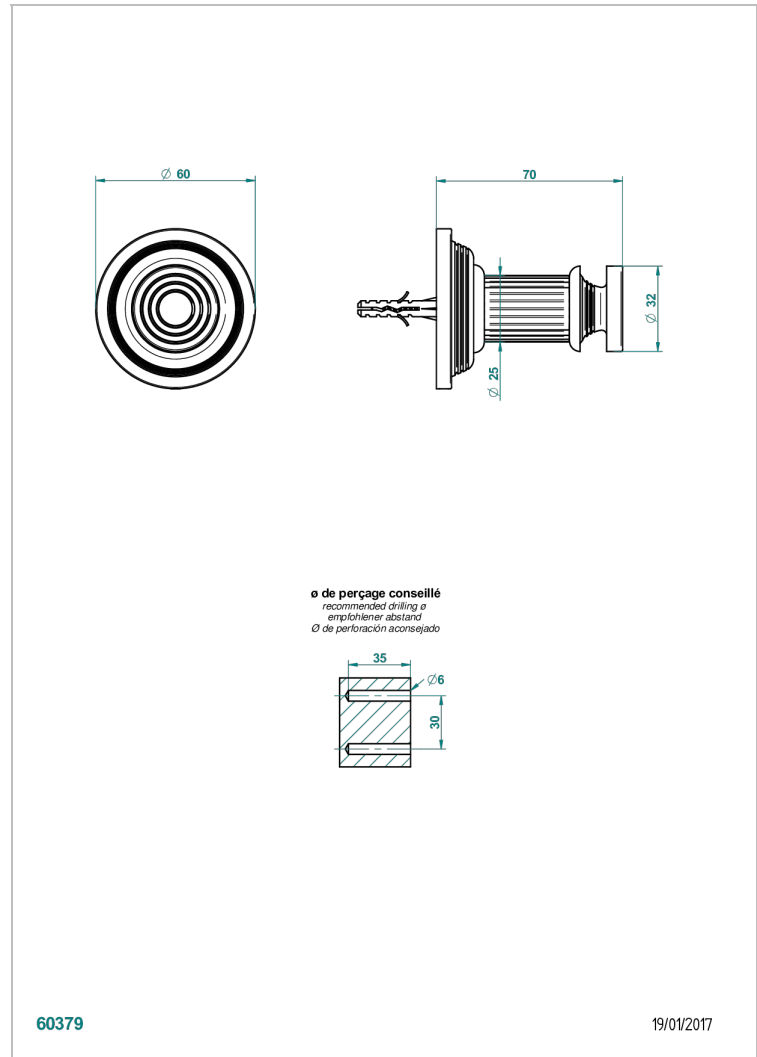

GRAND CENTRAL METAL

U9K-517

Robe hook

THG[®]
PARIS

60379

19/01/2017

CHARACTERISTIC

- Grand central Metal
- Robe hook