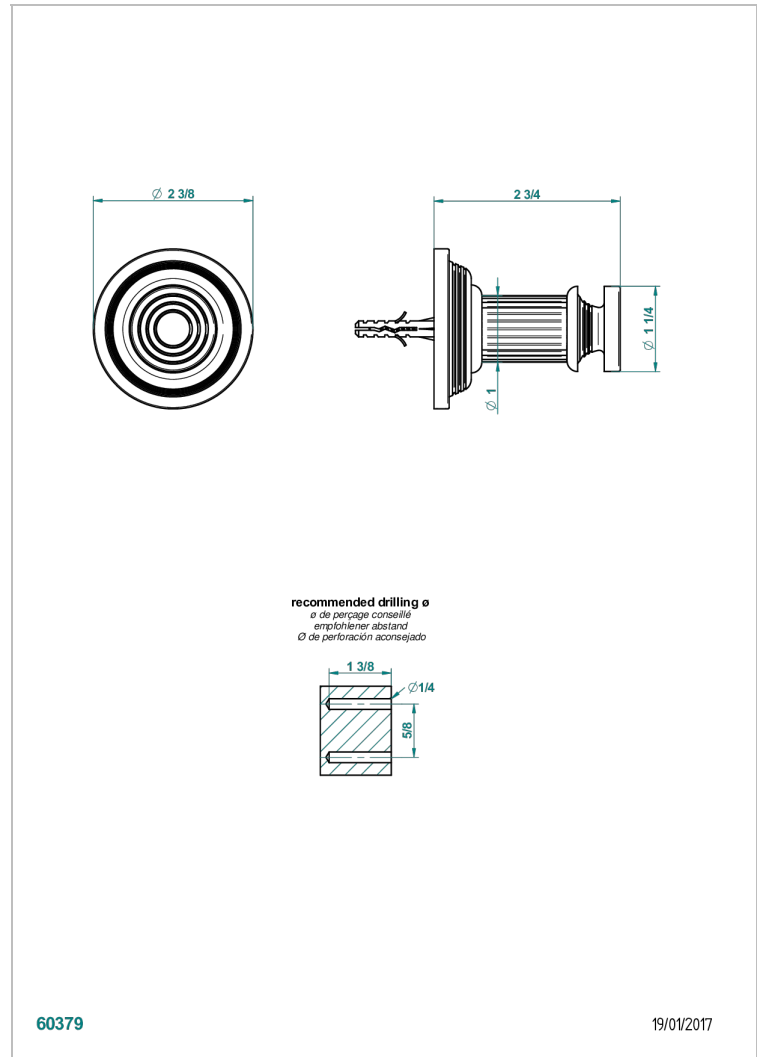

GRAND CENTRAL METAL

U9K-517

Robe hook

THG[®]
PARIS

60379

19/01/2017

CHARACTERISTIC

- Grand central Metal
- Robe hook