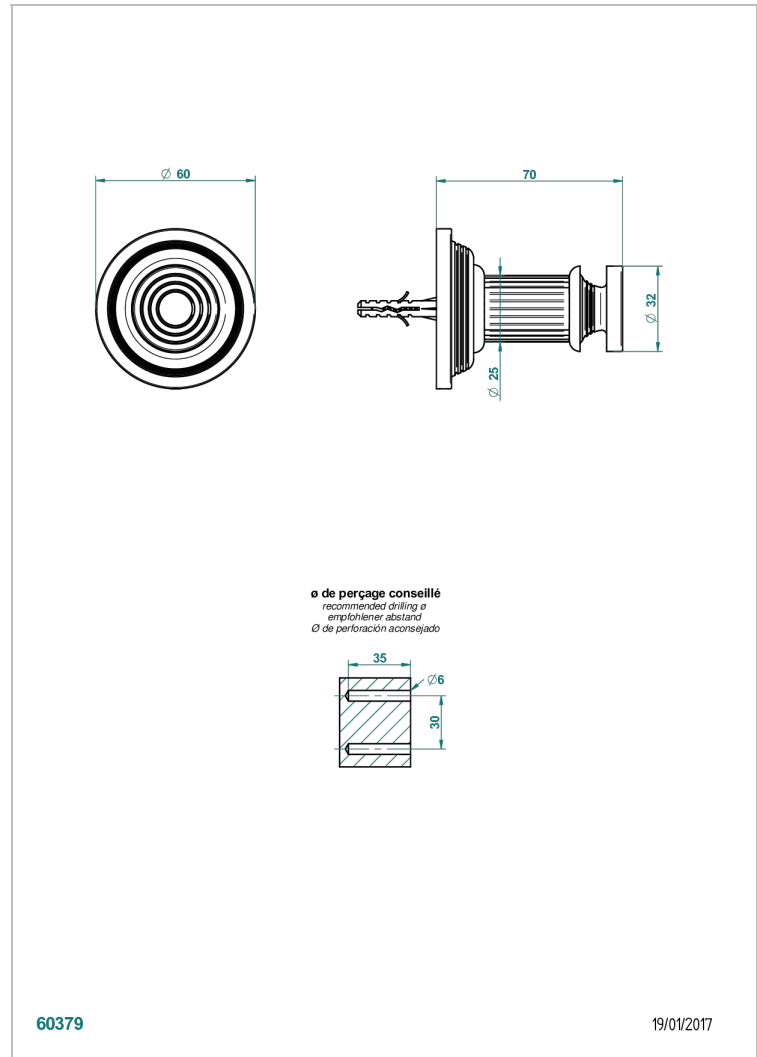

GRAND CENTRAL METAL

U9K-517

Single robe hook

THG[®]
PARIS

60379

19/01/2017

CHARACTERISTIC

- Grand central Metal
- Single robe hook